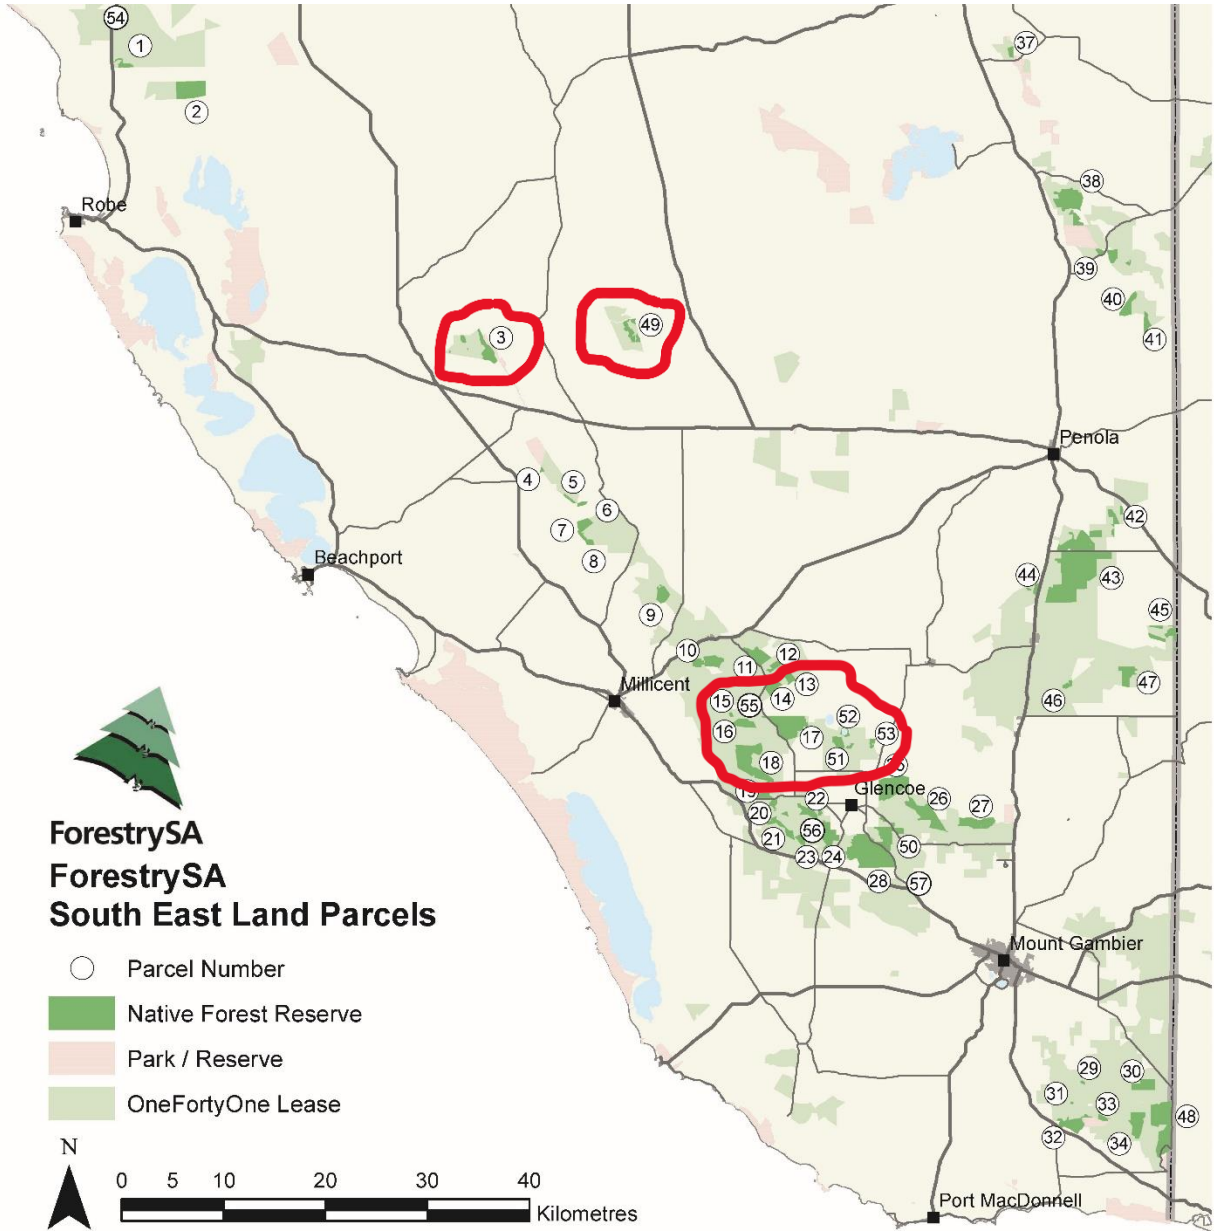

# Landscape / PIRSA Feral Deer Closures FSA Properties – Limestone Coast

**ForestrySA  
ForestrySA  
South East Land Parcels**

- Parcel Number
- Native Forest Reserve
- Park / Reserve
- OneFortyOne Lease

No.	NFR Name	Area (ha)	No.	NFR Name	Area (ha)	No.	NFR Name	Area (ha)
1	Mount Benson	66.2	18	Native Wells	619.5	37	Cave Range	45.3
2	Bagdad	453.6	19	Glencoe Hill	66.6	38	Deadmans Swamp	533.2
3	Konetta	241.6	20	Mount Watch	49.9	39	Wombat Flat	151.1
4	Gillap North	12.9	21	Windy Hill	139.6	40	Comaum	157
5	Gillap South	25.1	22	Long	147.1	41	Boolara	84
6	Kennion	30.7	23	The Bluff	73.1	42	Round Waterhole	118.4
7	Rocky Reserve	131.8	24	The Woolwash	263.6	43	Nangwarry	2214.8
8	White Waterhole	60.2	25	Hacket Hill	493.1	44	Muddy Flat	64
9	Malone Heath	156.3	26	Wandilo	427.4	45	Topperwein	174.8
10	Kay	249.9	27	Grundy Lane	287.8	46	Island Swamp	42.6
11	Whennen	244.4	28	Honan	1026.8	47	The Heath	203.7
12	Mount McIntyre	63.1	29	Laslett	9.5	48	Dry Creek	745.8
13	McRosties	111.2	30	Snow Gum	191.8	49	Khayyam	214.7
14	Overland Track	144.1	31	Hells Hole	4.1	50	Kangaroo Flat	302.8
15	Rock Shelter	12.4	32	Warreanga	250	51	Mt Lyon	117.4
16	Burr Slopes South	135.5	33	Pond Flat	32.8	52	Lake Edward	58.1
17	The Marshes	596.5	34	Honeysuckle	266.4	53	The Claypans	35.1
<hr/>								
No.	Other Parcel Name	Area (ha)	No.	Other Parcel Name	Area (ha)			
54	Noolook Forest Depot	2.4	56	The Bluff Summit	13.9			
55	Mt Burr Summit	18.7	57	Old Gambier HQ Depot	8.5			