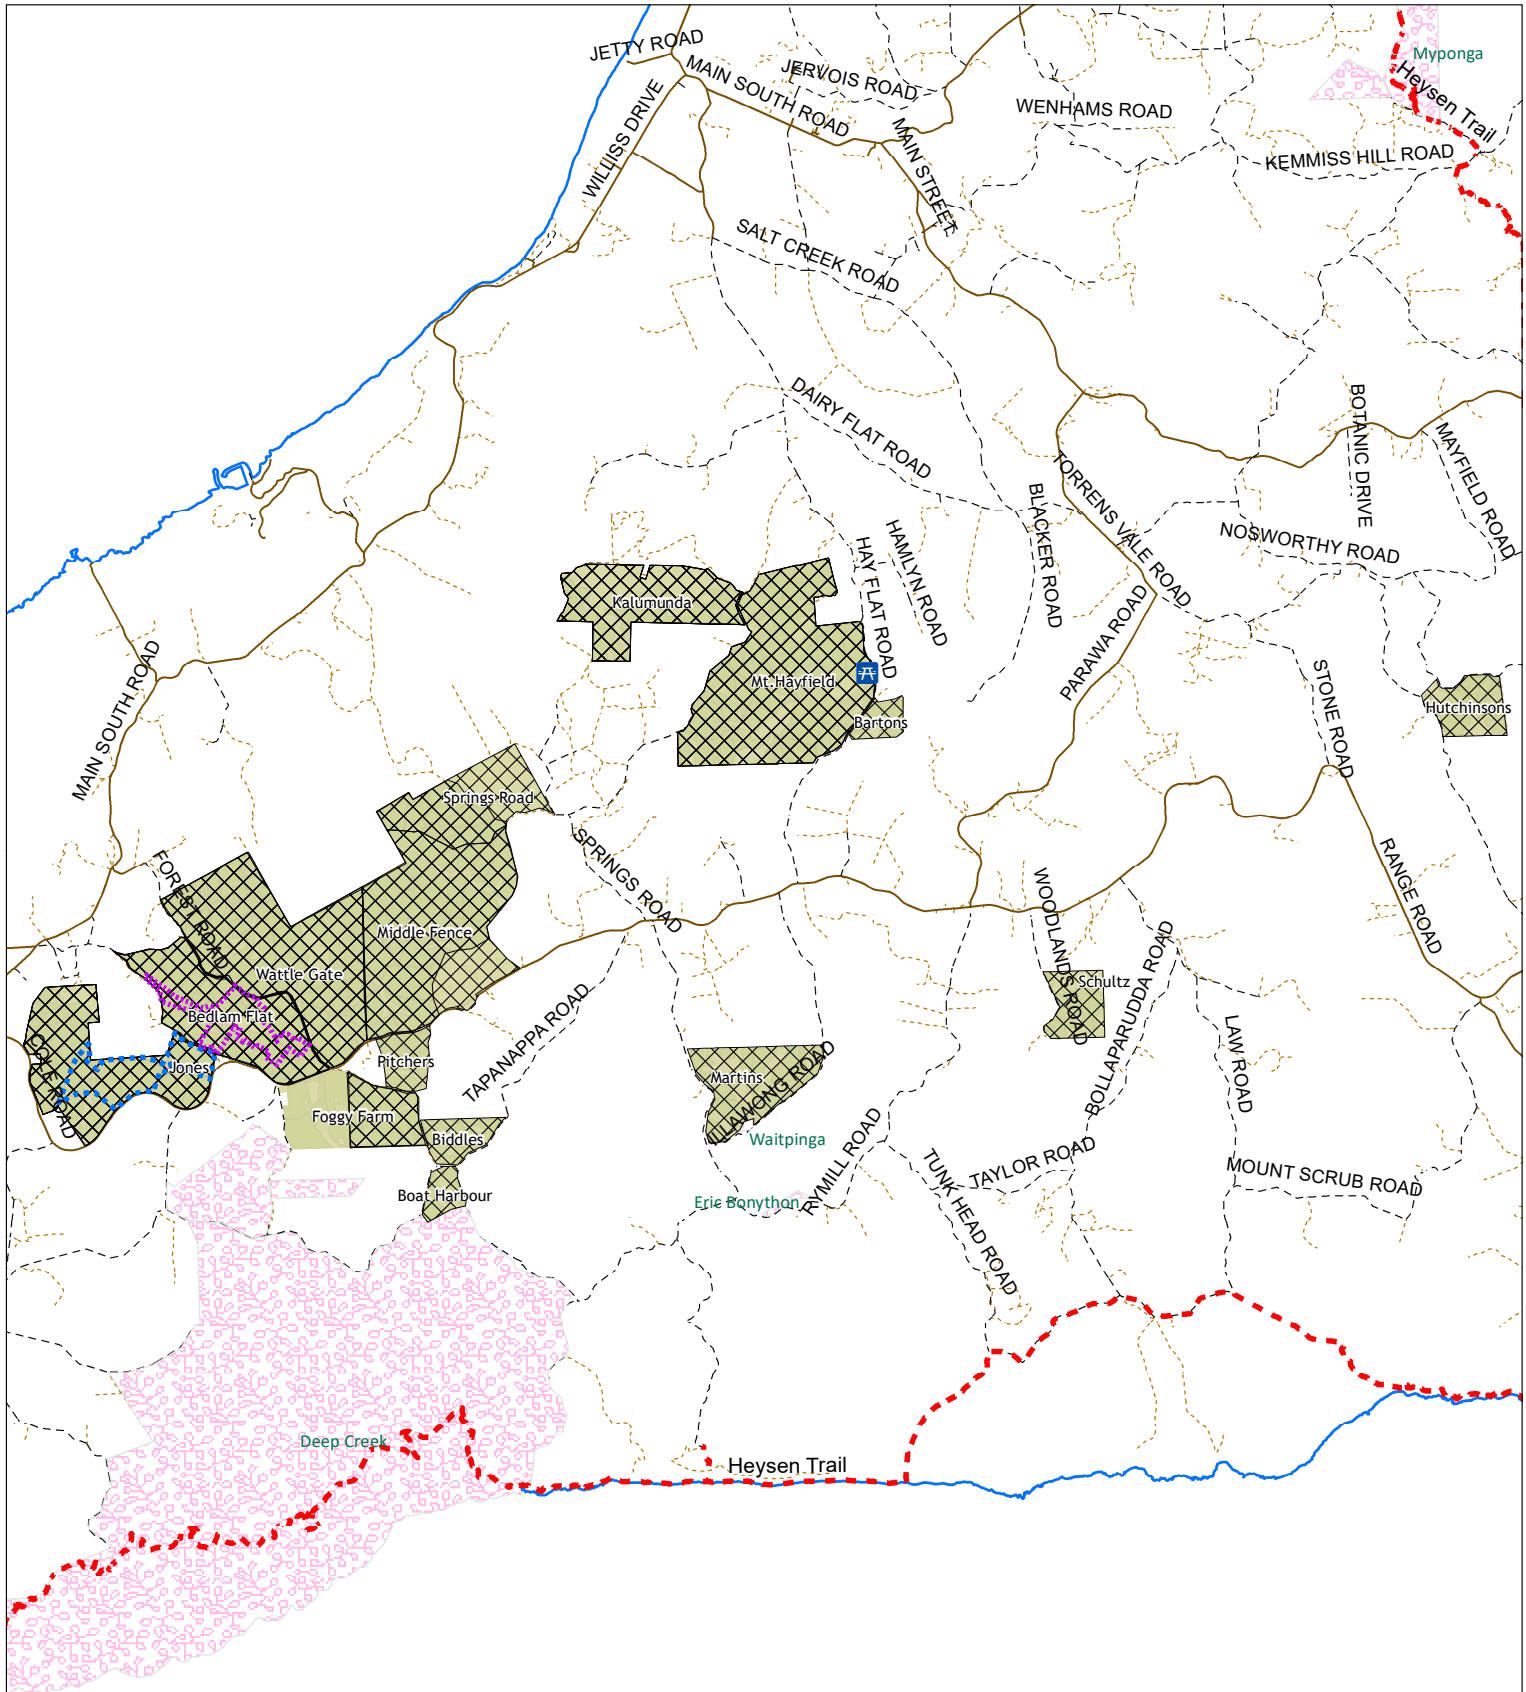

AERIAL OPERATION FERAL DEER CONTROL - 12-23 MAY 2025

NO PUBLIC ACCESS (WEEKEND ACCESS ALLOWED)

 Forest Reserves	 Ingalalla Picnic Area	 Sealed Road
 No Public Access	 Jones Journey	 Unsealed Road
 DEW Parks	 Wilampa Trail	 Track
	 Heysen Trail	

SECOND VALLEY FOREST RESERVE