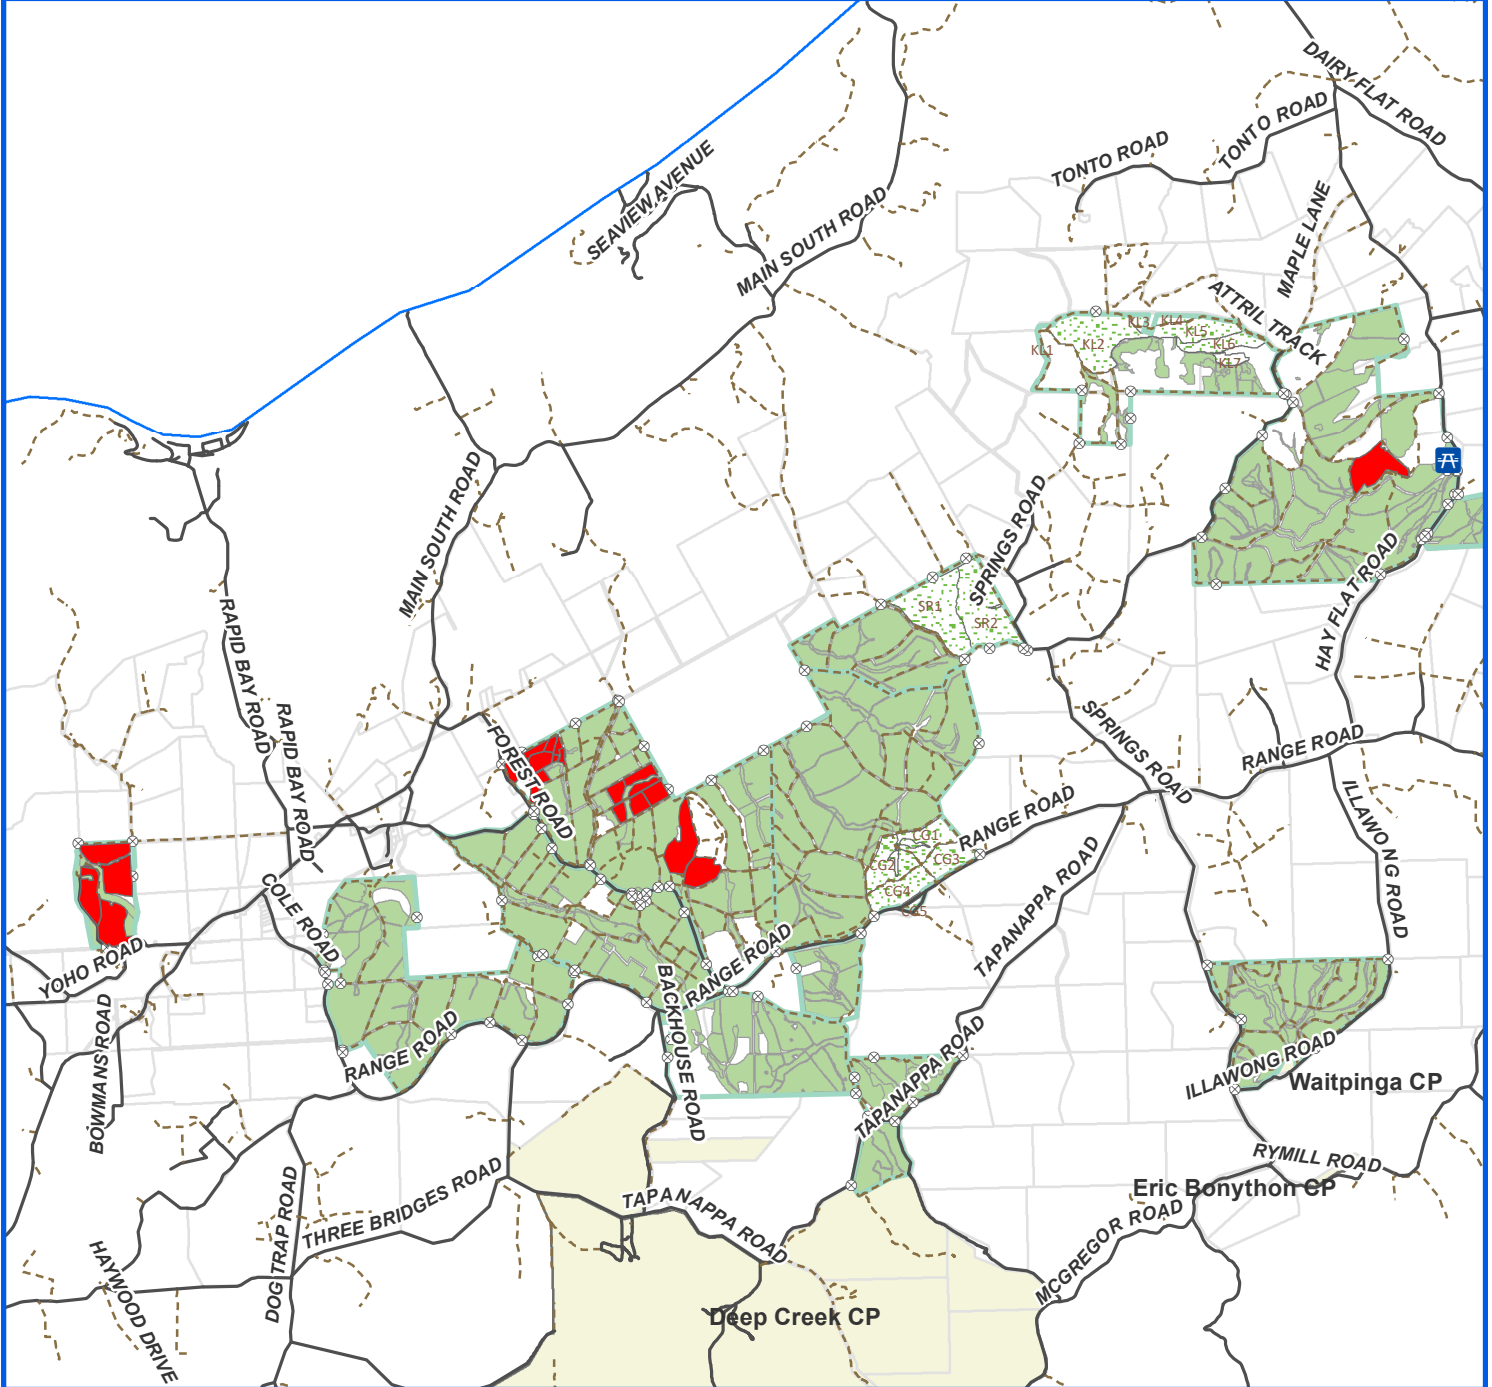

Second Valley Forest Reserve - ForestrySA

ACTIVE HARVESTING SITES

NO PUBLIC ACCESS

FSA Harvest Sites

- Active
- Upcoming
- Forest Information Centre
- Camping
- Huts
- Picnic Areas

- ForestrySA Plantation
- ForestrySA Native Forest
- DEW Reserves
- SAWater Reserve
- Reservoir
- Major Road
- Minor Road
- Track
- Forest Gates

For more information visit:
www.forestrysa.com.au

Updated Date: 14/03/2025