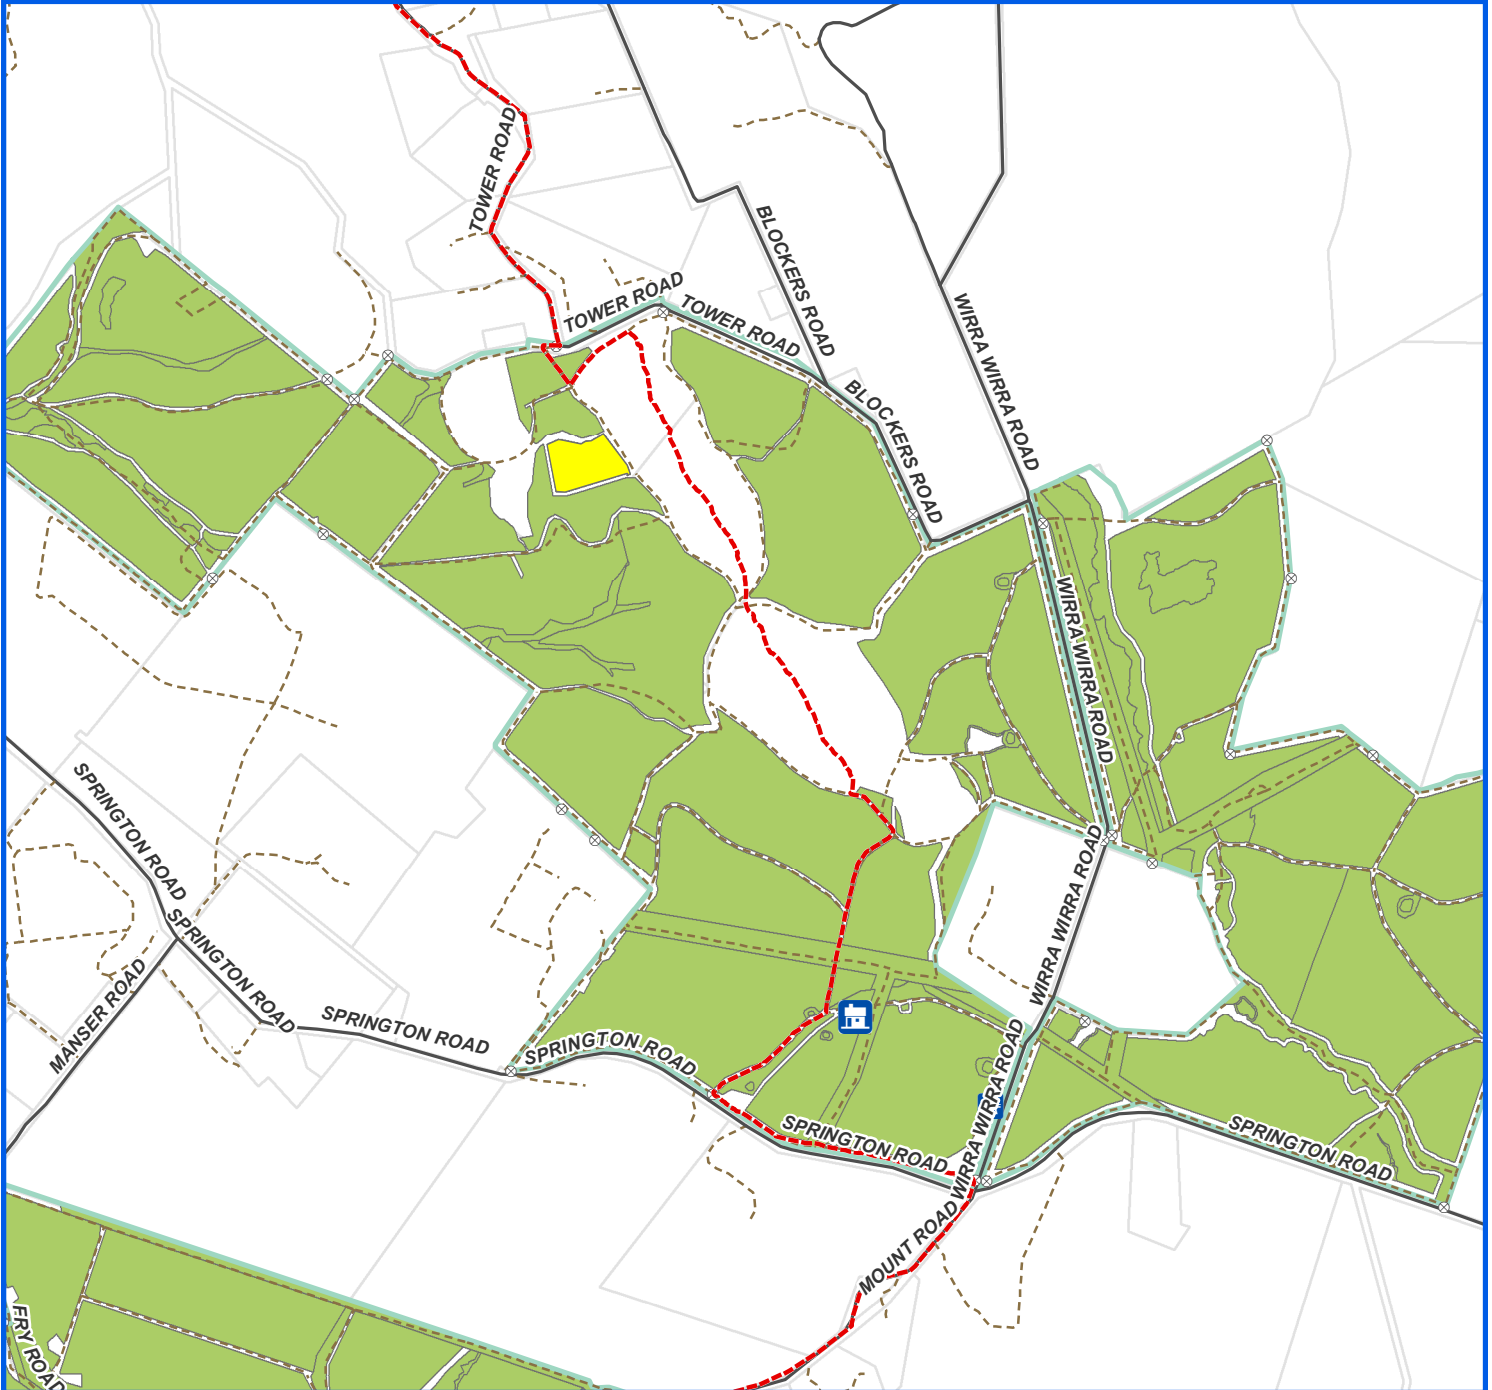

Mount Crawford Forest Reserve - ForestrySA

ACTIVE HARVESTING SITES

NO PUBLIC ACCESS

FSA Harvest Sites

- Active
- Upcoming
- Forest Information Centre
- Camping
- Huts
- Picnic Areas

- ForestrySA Plantation
- ForestrySA Native Forest
- DEW Reserves
- SAWater Reserve
- Reservoir
- Major Road
- Minor Road
- Track
- Kidman Trail
- Heysen Trail
- ForestrySA Trails
- Forest Gates

For more information visit:
www.forestrysa.com.au

Updated Date: 31/03/2025