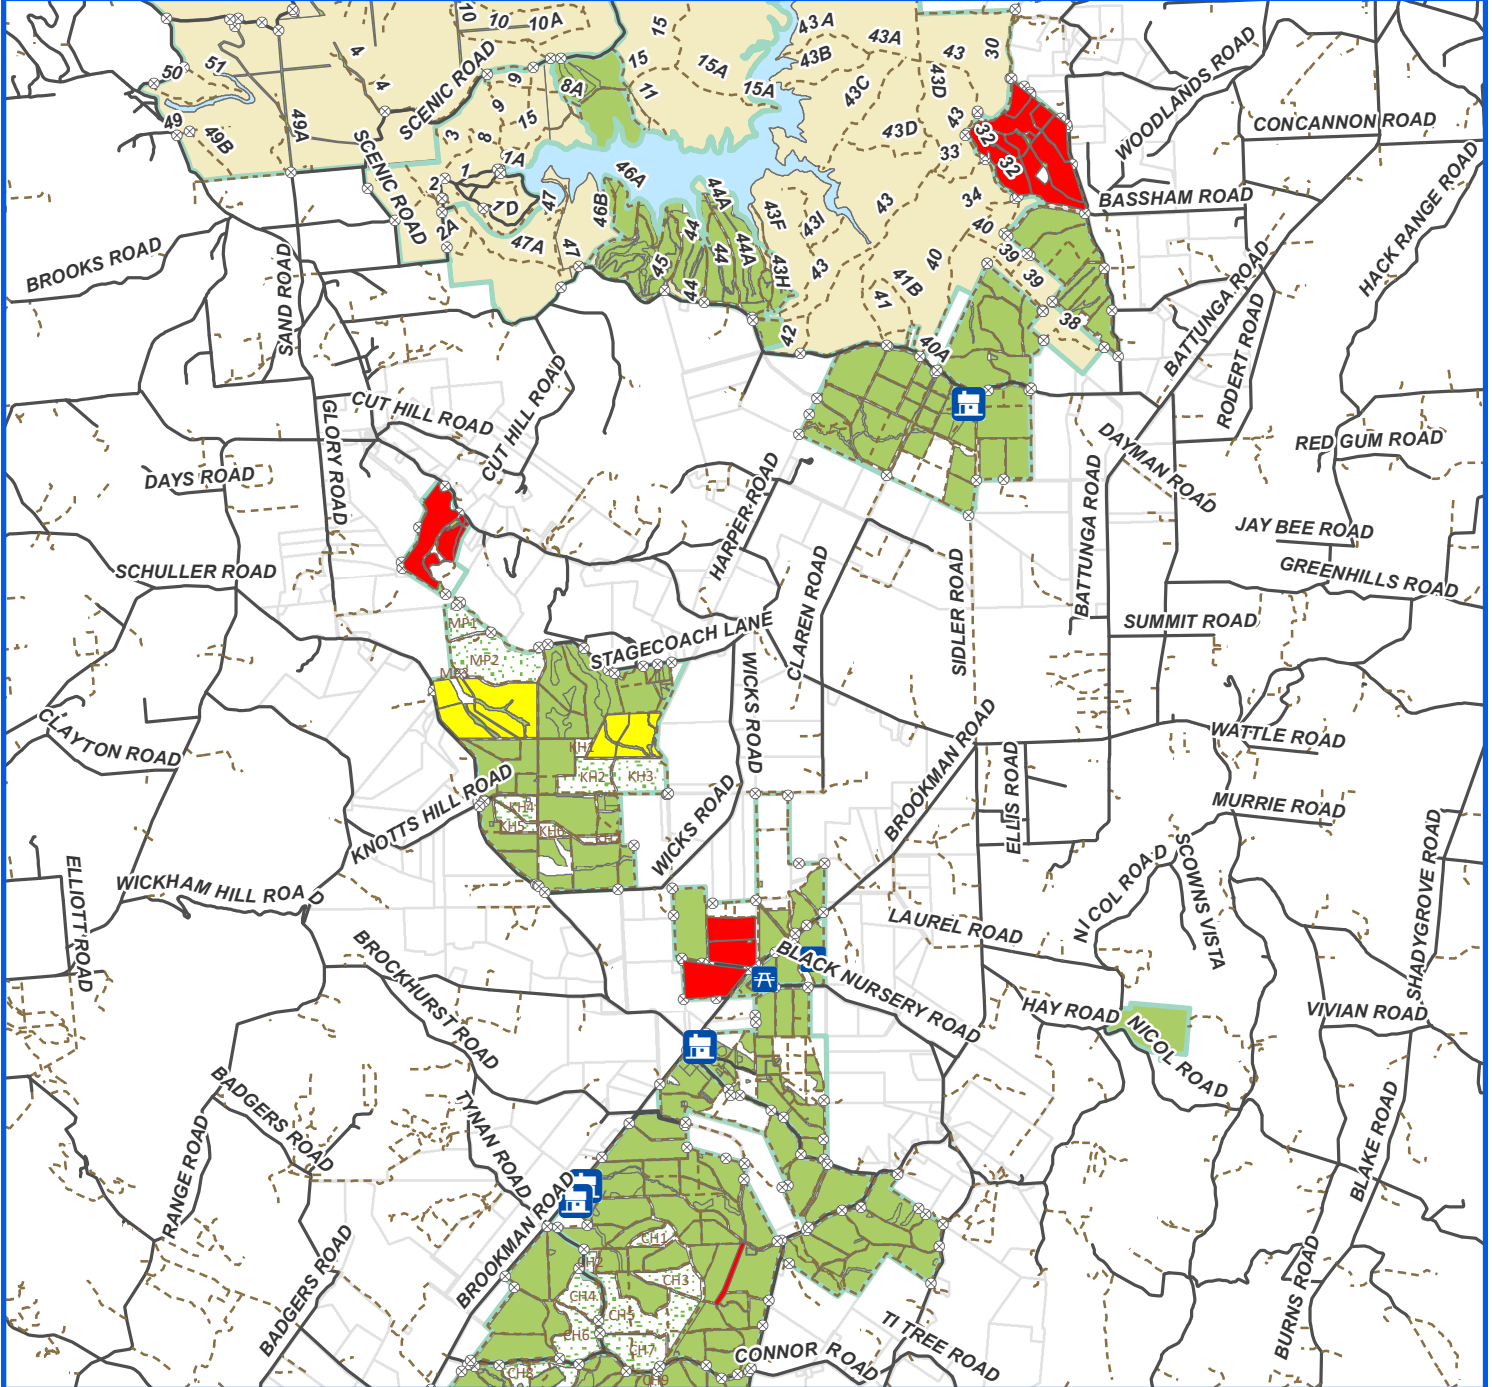

Kuitpo Forest Reserve - ForestrySA

ACTIVE HARVESTING SITES

NO PUBLIC ACCESS

FSA Harvest Sites

- Active
- Upcoming
- Forest Information Centre
- Camping
- Huts
- Picnic Areas

- ForestrySA Plantation
- ForestrySA Native Forest
- DEW Reserves
- SAWater Reserve
- Reservoir
- Major Road
- Minor Road
- Track
- Forest Gates

For more information visit:
www.forestrysa.com.au

Updated Date: 31/03/2025