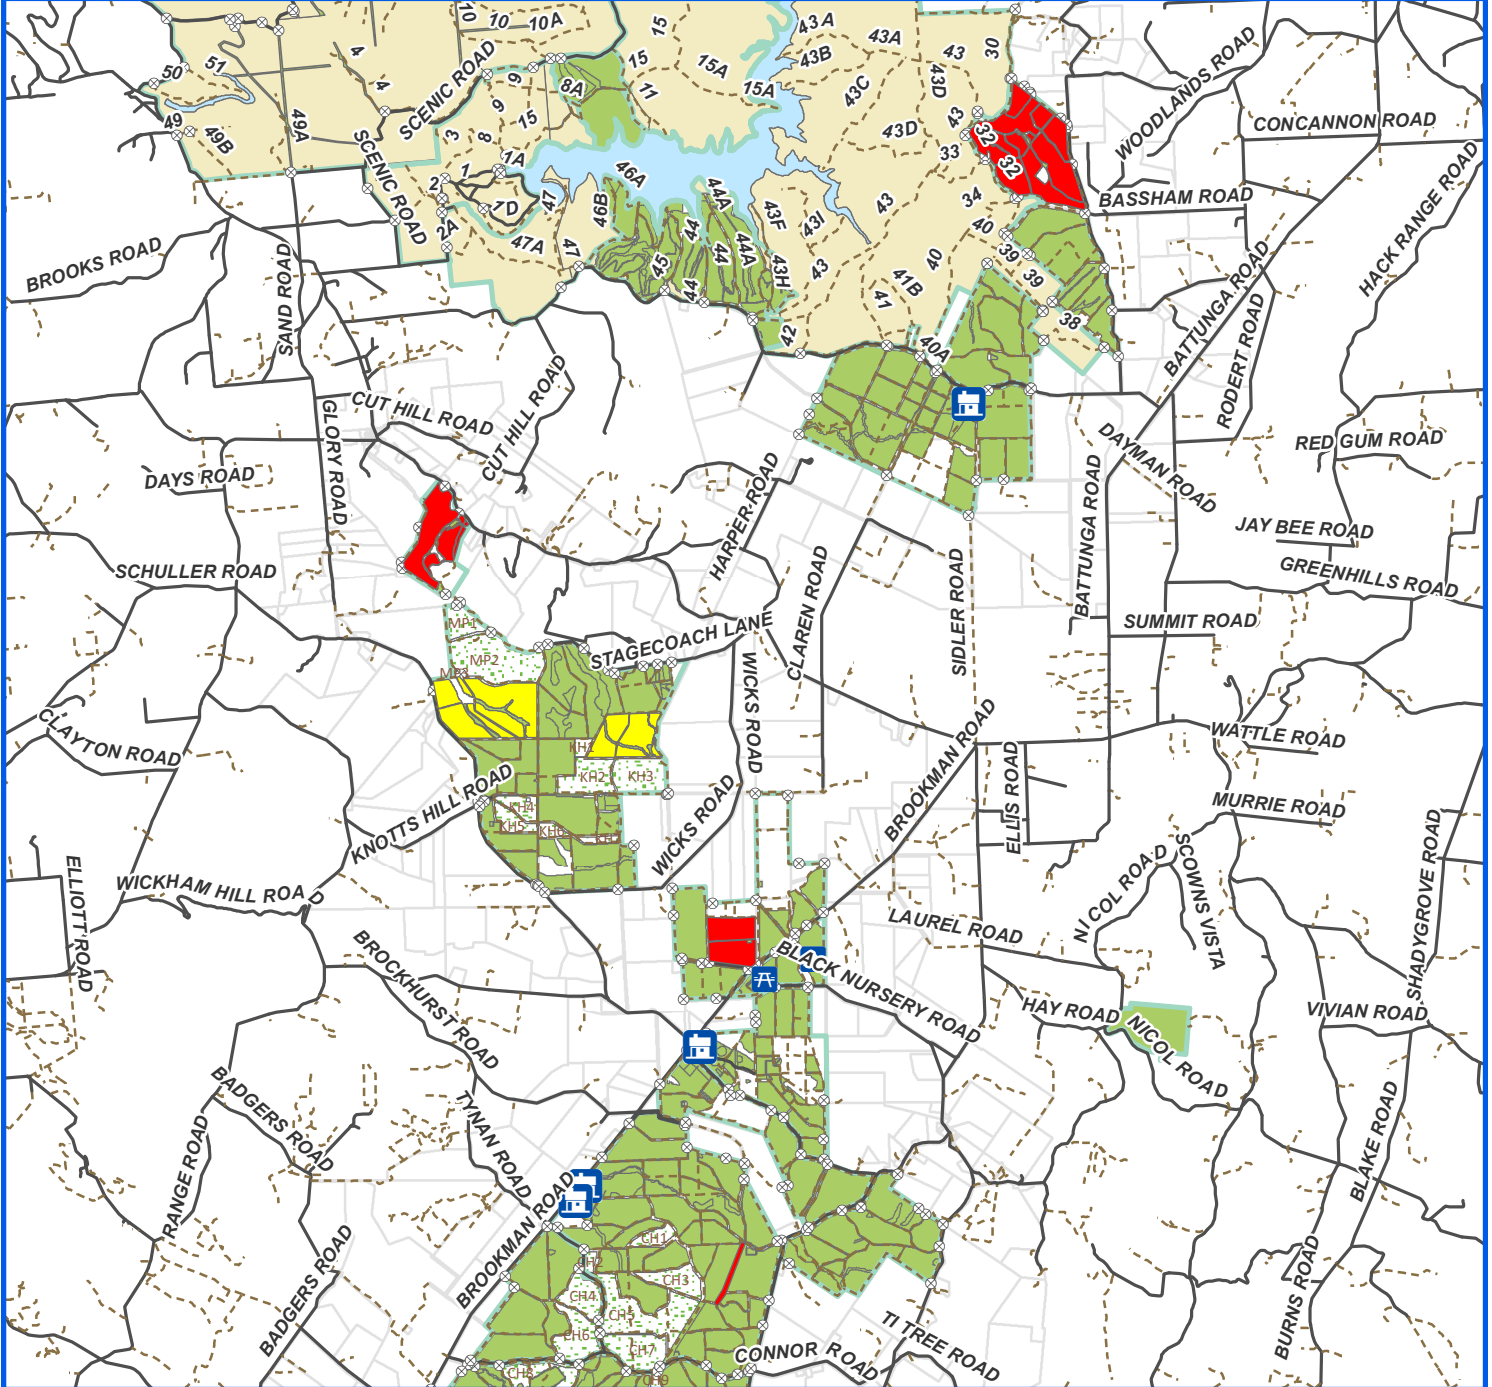

Kuitpo Forest Reserve - ForestrySA

ACTIVE HARVESTING SITES

NO PUBLIC ACCESS

FSA Harvest Sites

- Active
- Upcoming
- Forest Information Centre
- Camping
- Huts
- Picnic Areas

- ForestrySA Plantation
- ForestrySA Native Forest
- DEW Reserves
- SAWater Reserve
- Reservoir
- Major Road
- Minor Road
- Track
- Forest Gates

For more information visit:
www.forestrysa.com.au

Updated Date: 14/03/2025