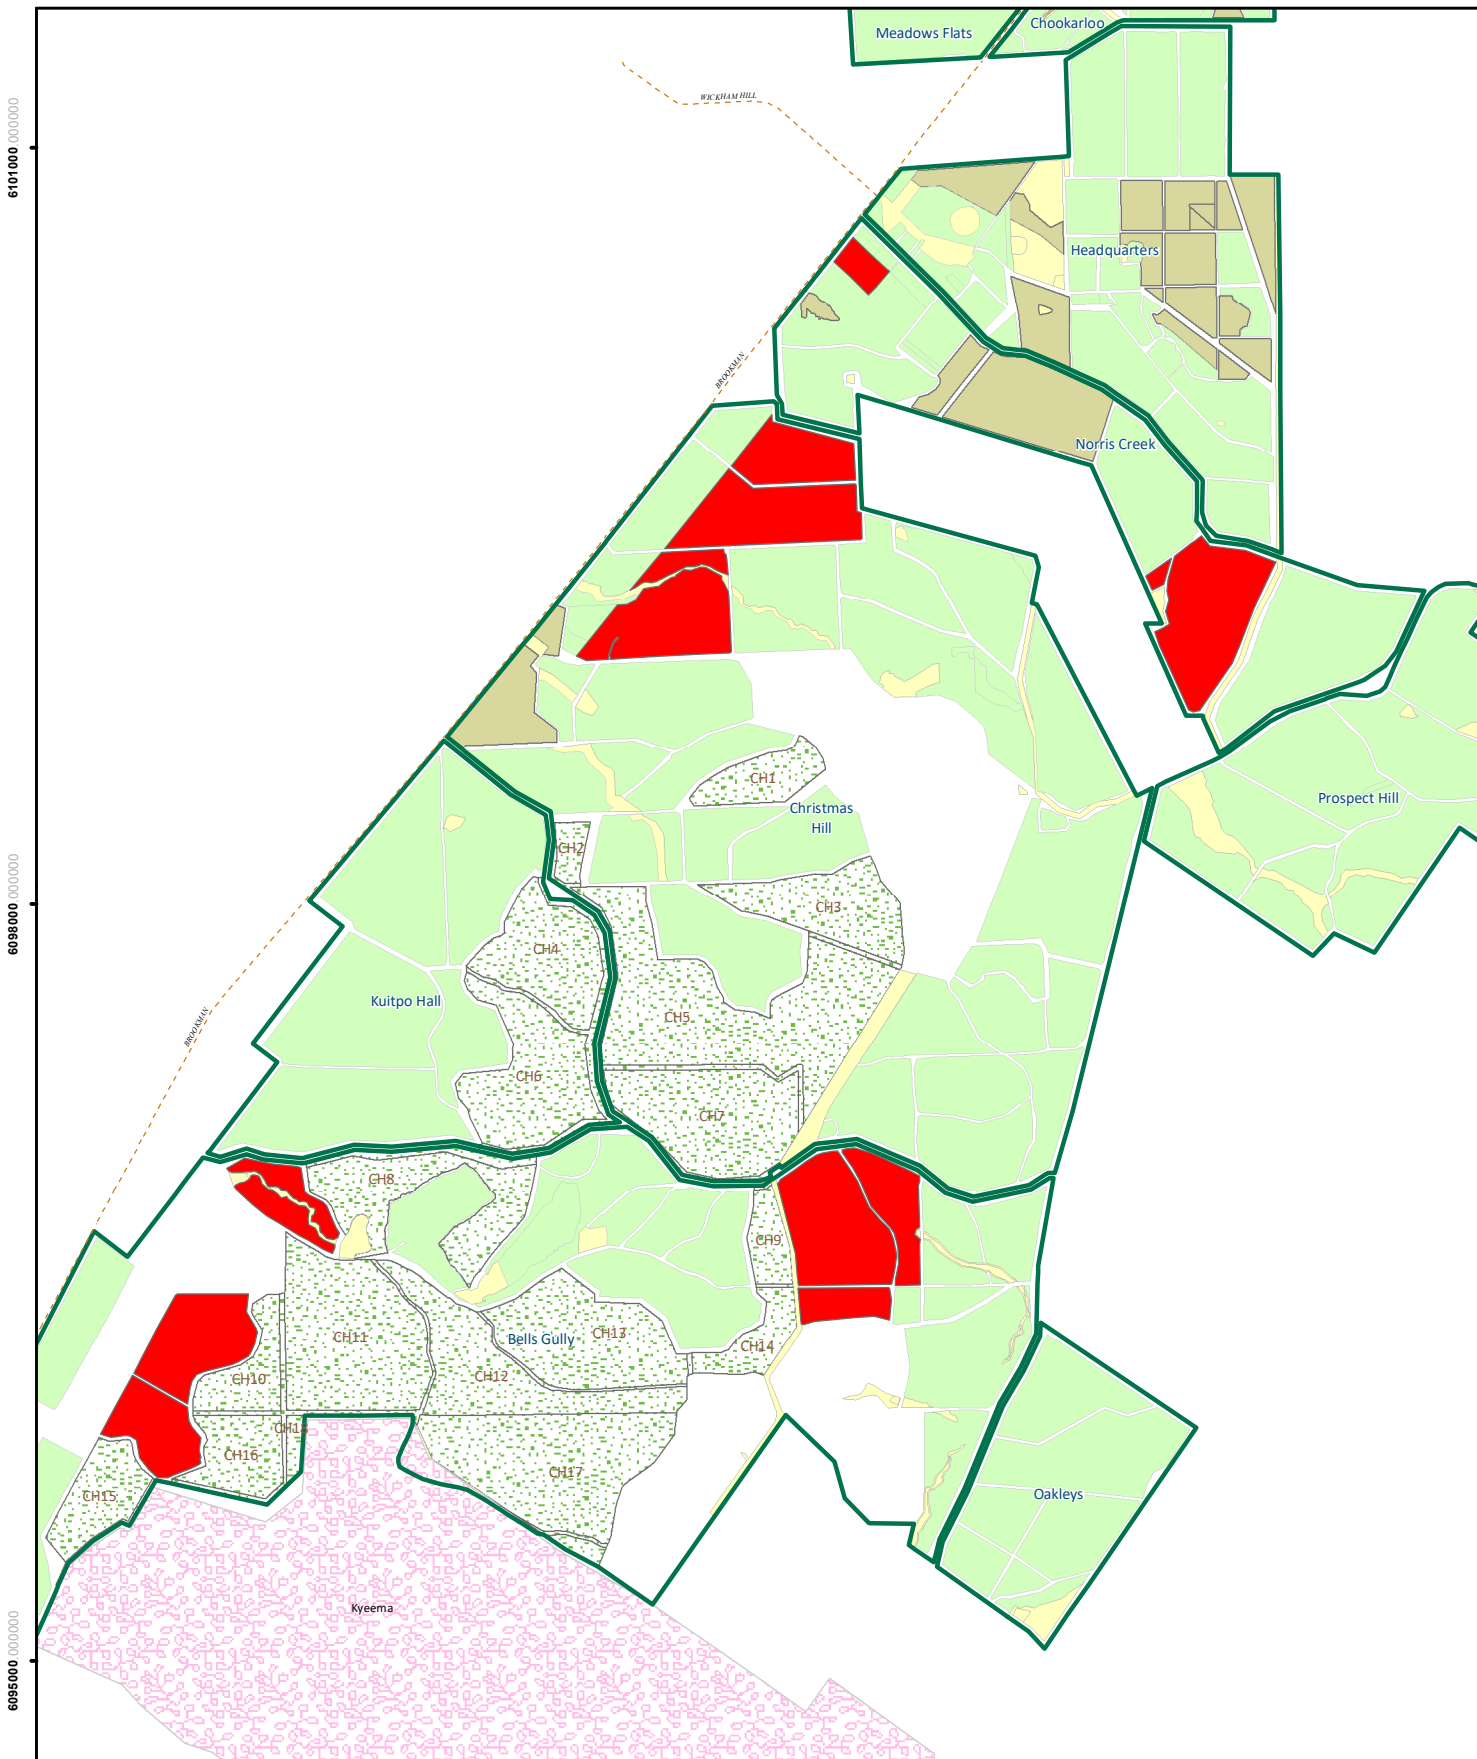

KUITPO FOREST RESERVE

Planned Forest Operations Autumn 2025

Herbicide Application - Aerial Helicopter

- Reservoir
- SA Water
- Main Roads
- Forest Reserves/Locality Names
- National Parks

Planned Forest Operations

- PL Comp. Control - Herb. (Est) selection

0.75 0.375 0 0.75 Km