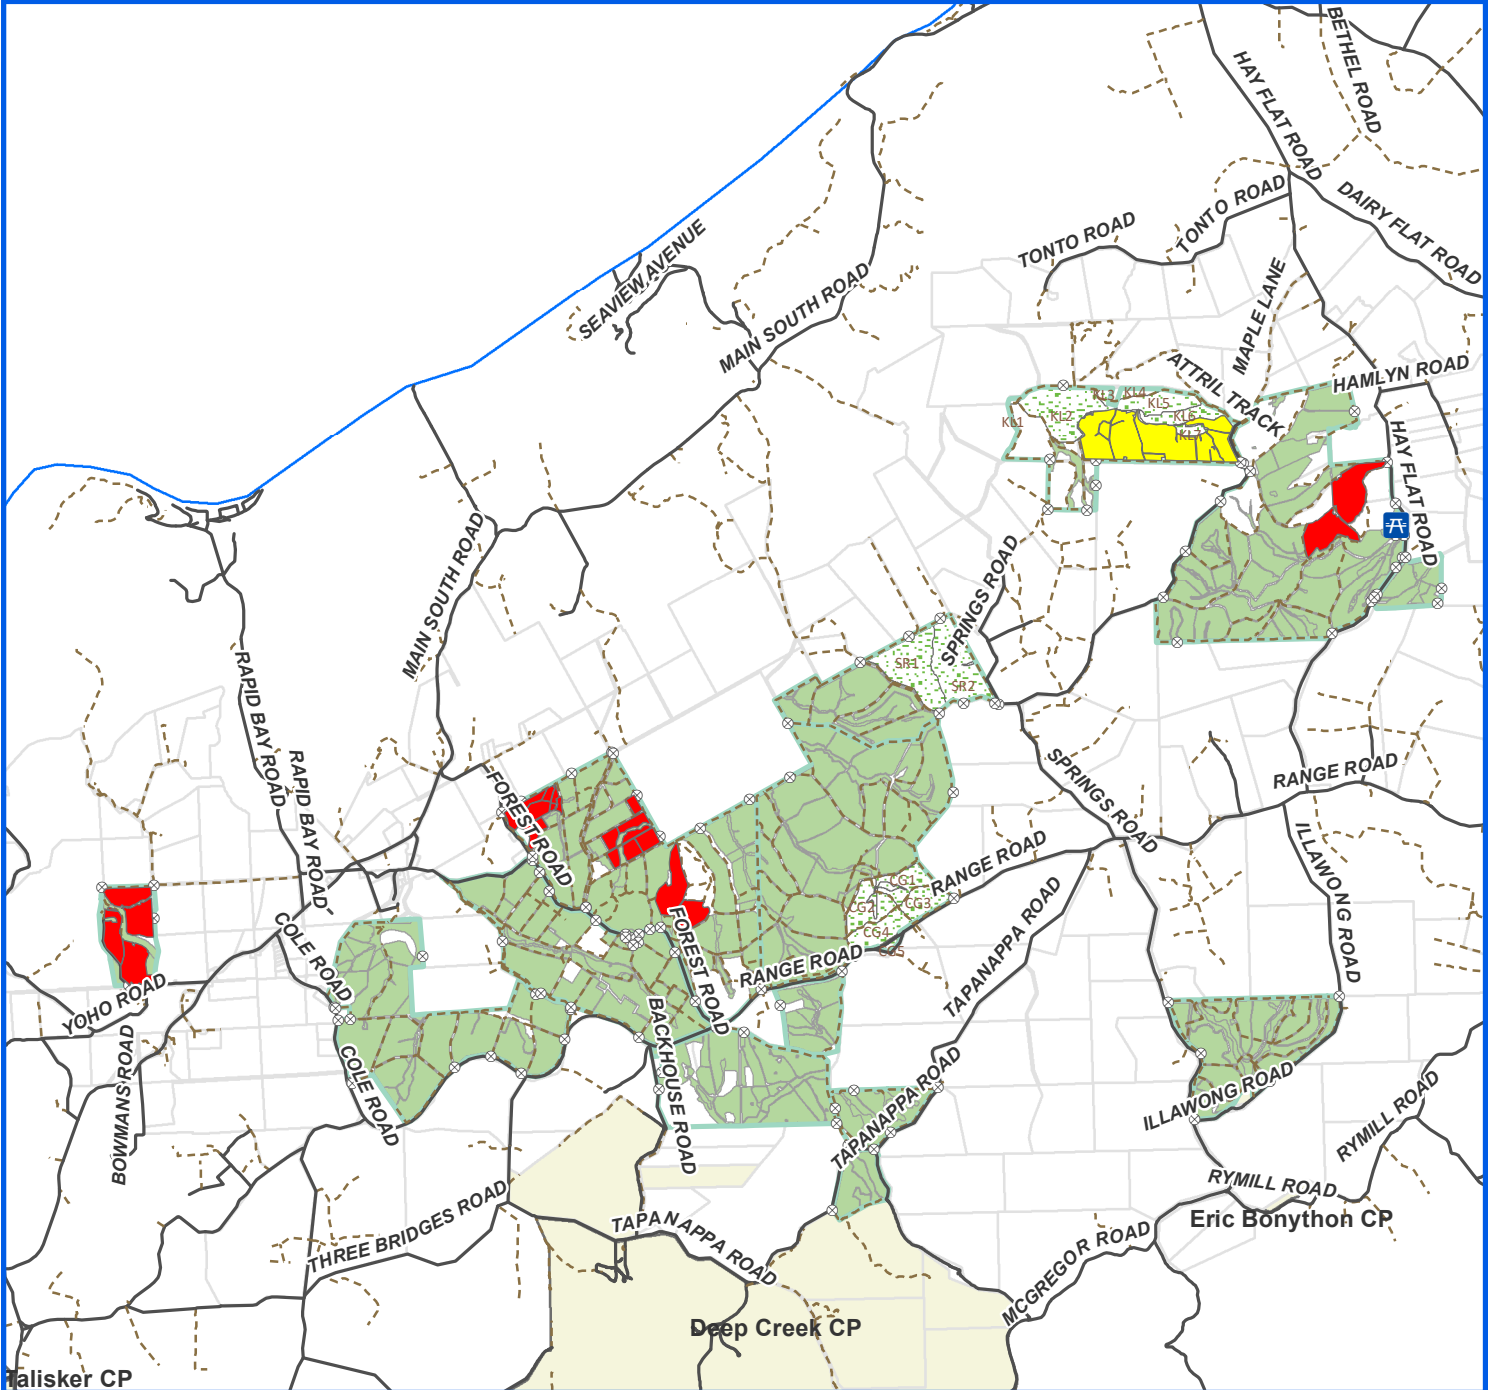

Second Valley Forest Reserve - ForestrySA

ACTIVE HARVESTING SITES

NO PUBLIC ACCESS

FSA Harvest Sites

- Active
- Upcoming
- i Forest Information Centre
- ⛺ Camping
- 🏠 Huts
- 🏖️ Picnic Areas

- ForestrySA Plantation
- ForestrySA Native Forest
- DEW Reserves
- SAWater Reserve
- Reservoir
- Major Road
- Minor Road
- Track
- ⊗ Forest Gates

For more information visit:
www.forestrysa.com.au

Updated Date: 20/02/2025