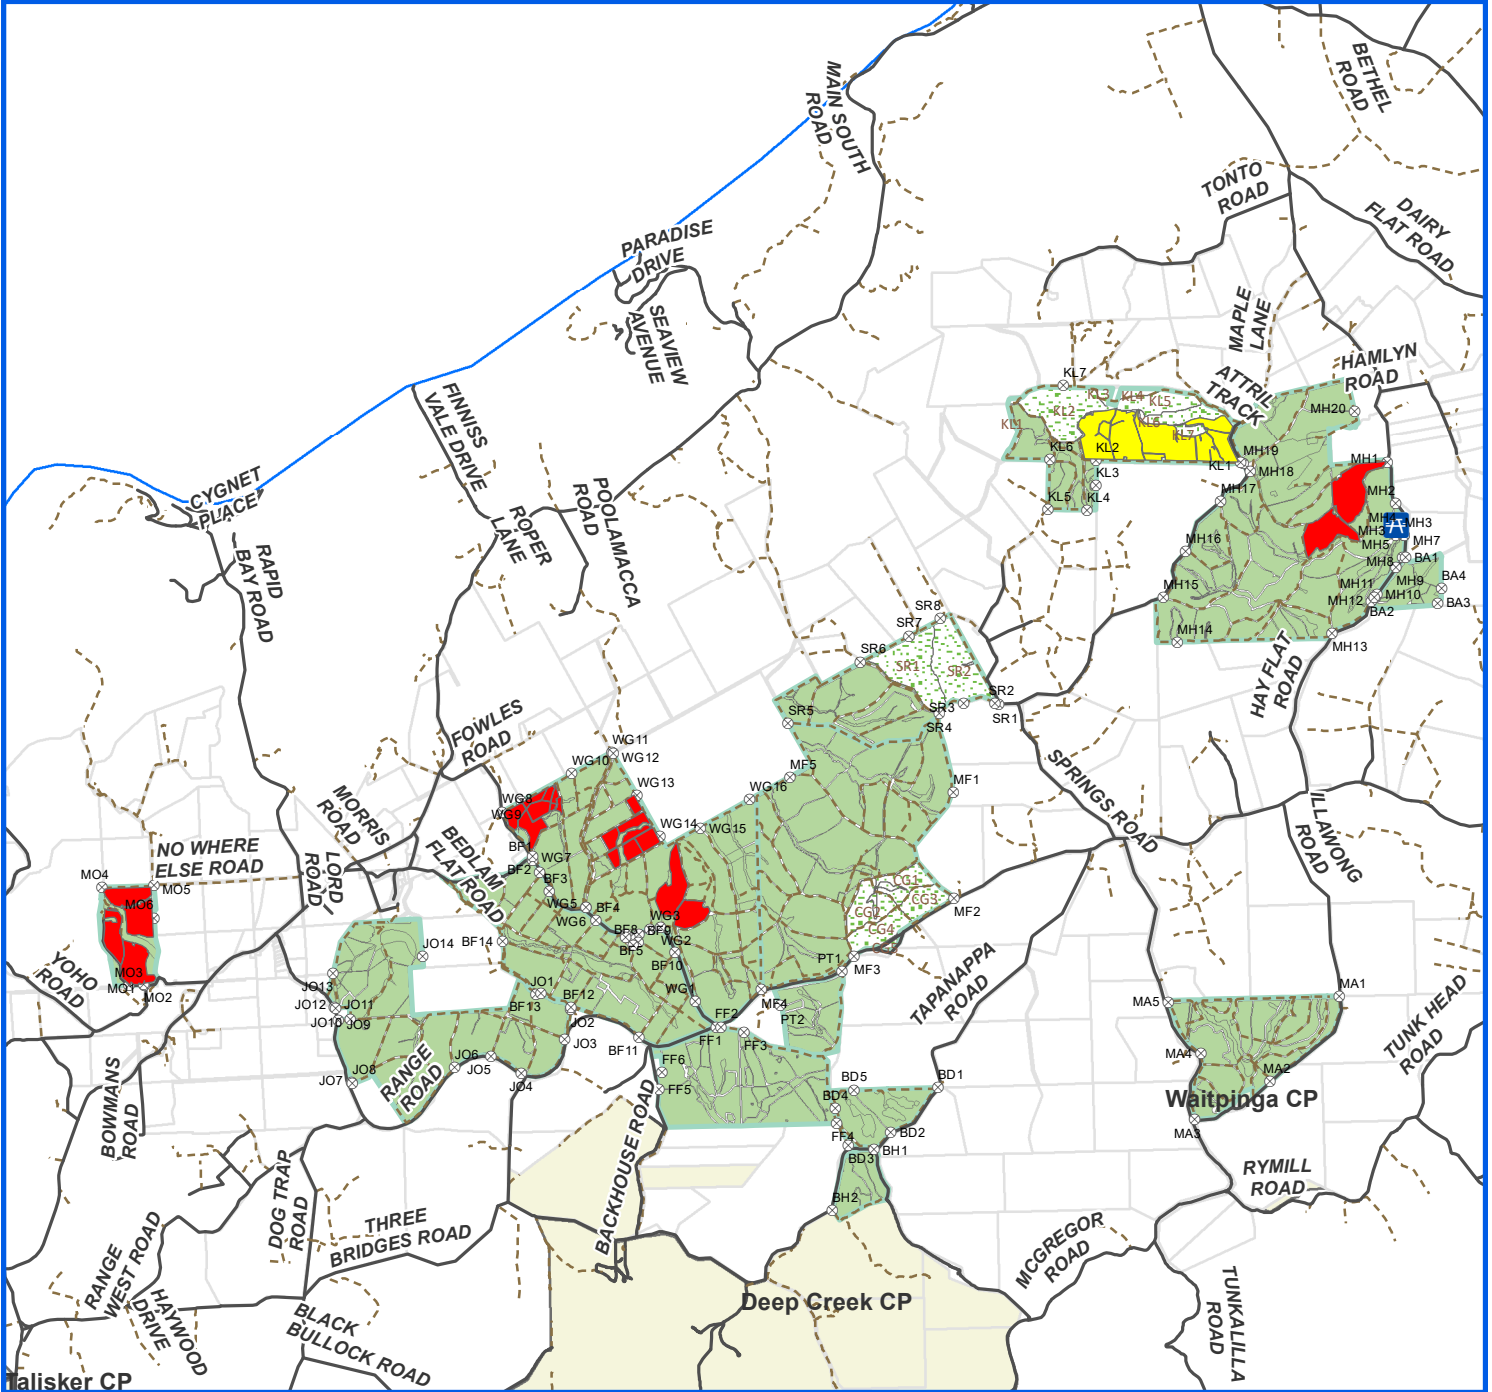

Second Valley Forest Reserve - ForestrySA

ACTIVE HARVESTING SITES

NO PUBLIC ACCESS

Harvesting

■ Active

■ Upcoming

Forest Information Centre

Camping

Huts

Picnic Areas

■ FSA Plantation

ForestrySA Native Forest

■ DEW Reserves

■ SAWater Reserve

■ Reservoir

— Major Road

— Minor Road

- - - Track

Forest Gates

For more information visit:
www.forestrysa.com.au

Updated Date: 07/02/2025