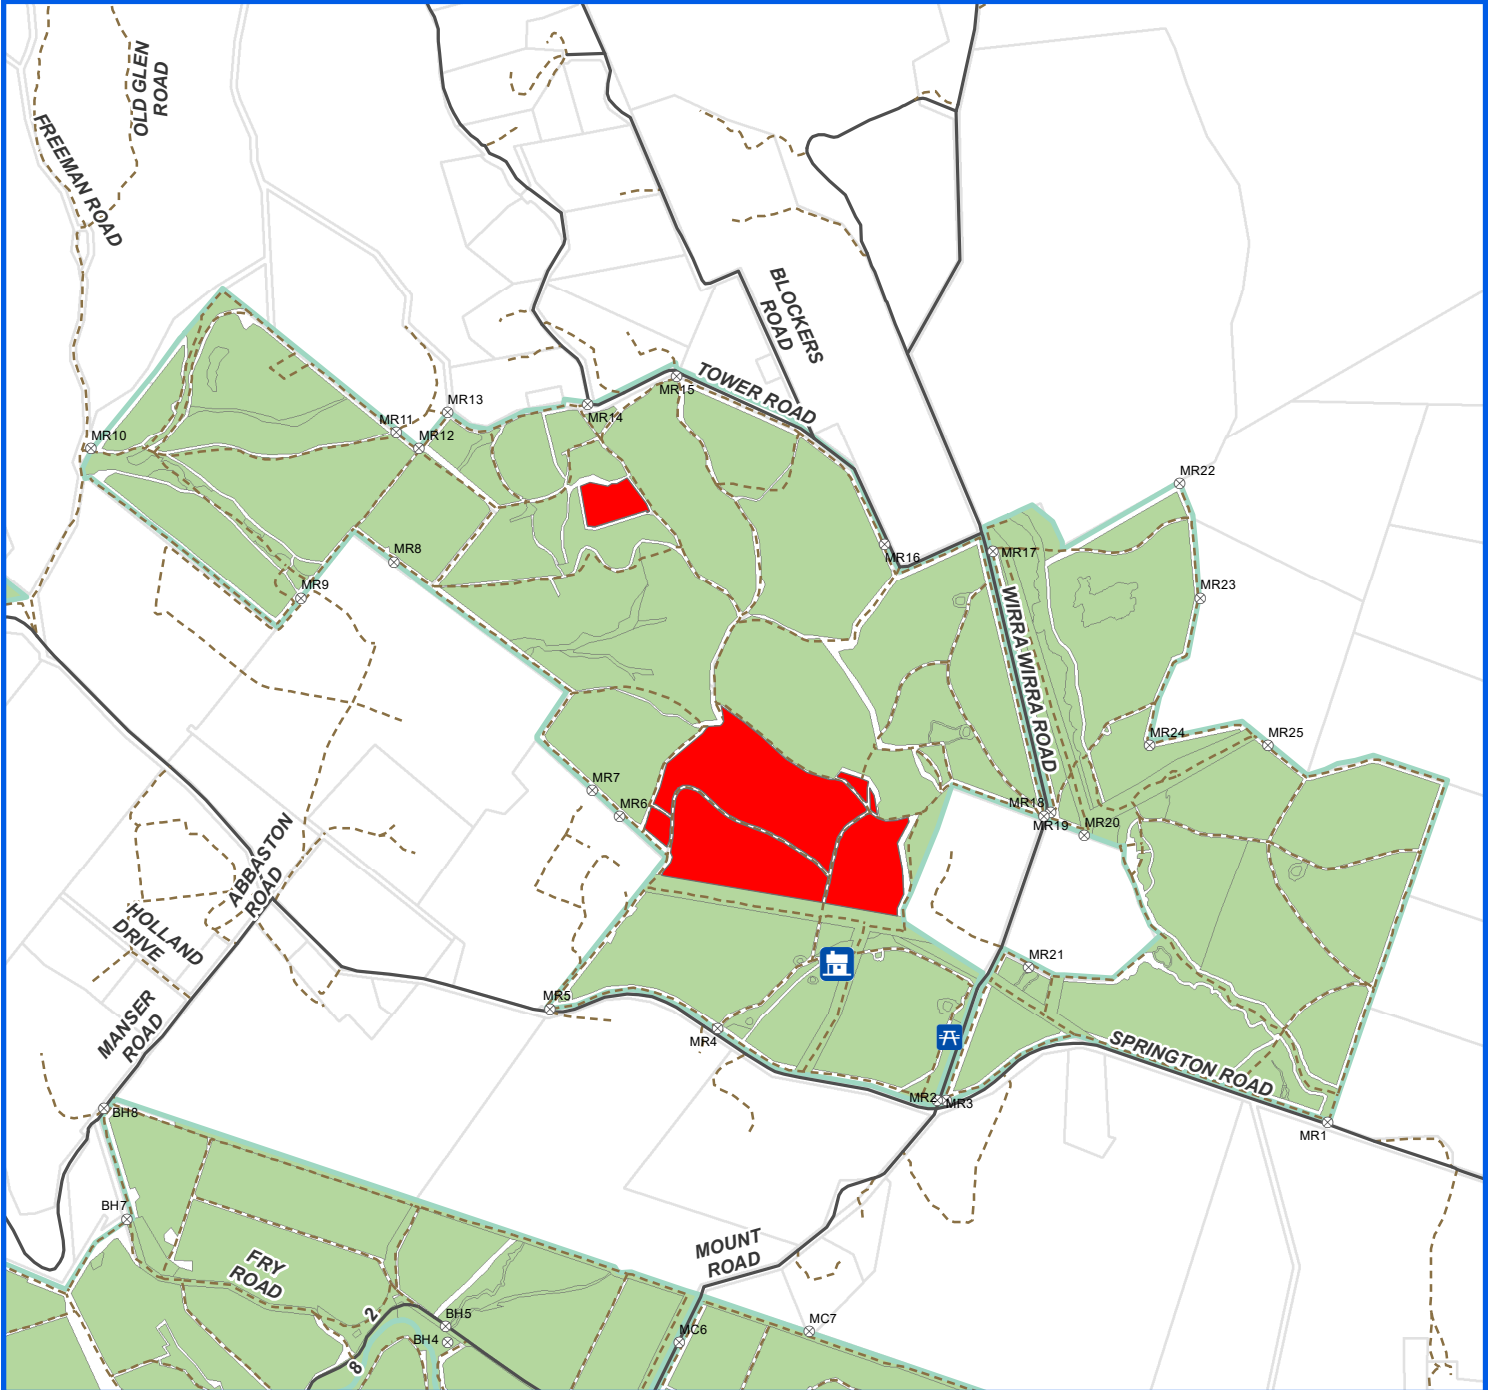

Mount Crawford Forest Reserve - ForestrySA

ACTIVE HARVESTING SITES

NO PUBLIC ACCESS

Harvesting

- Active
- Forest Information Centre
- Camping
- Huts
- Picnic Areas

- FSA Plantation
- ForestrySA Native Forest
- DEW Reserves
- SAWater Reserve
- Reservoir

- Major Road
- Minor Road
- Track
- Forest Gates

For more information visit:
www.forestrysa.com.au

Updated Date: 31/01/2025