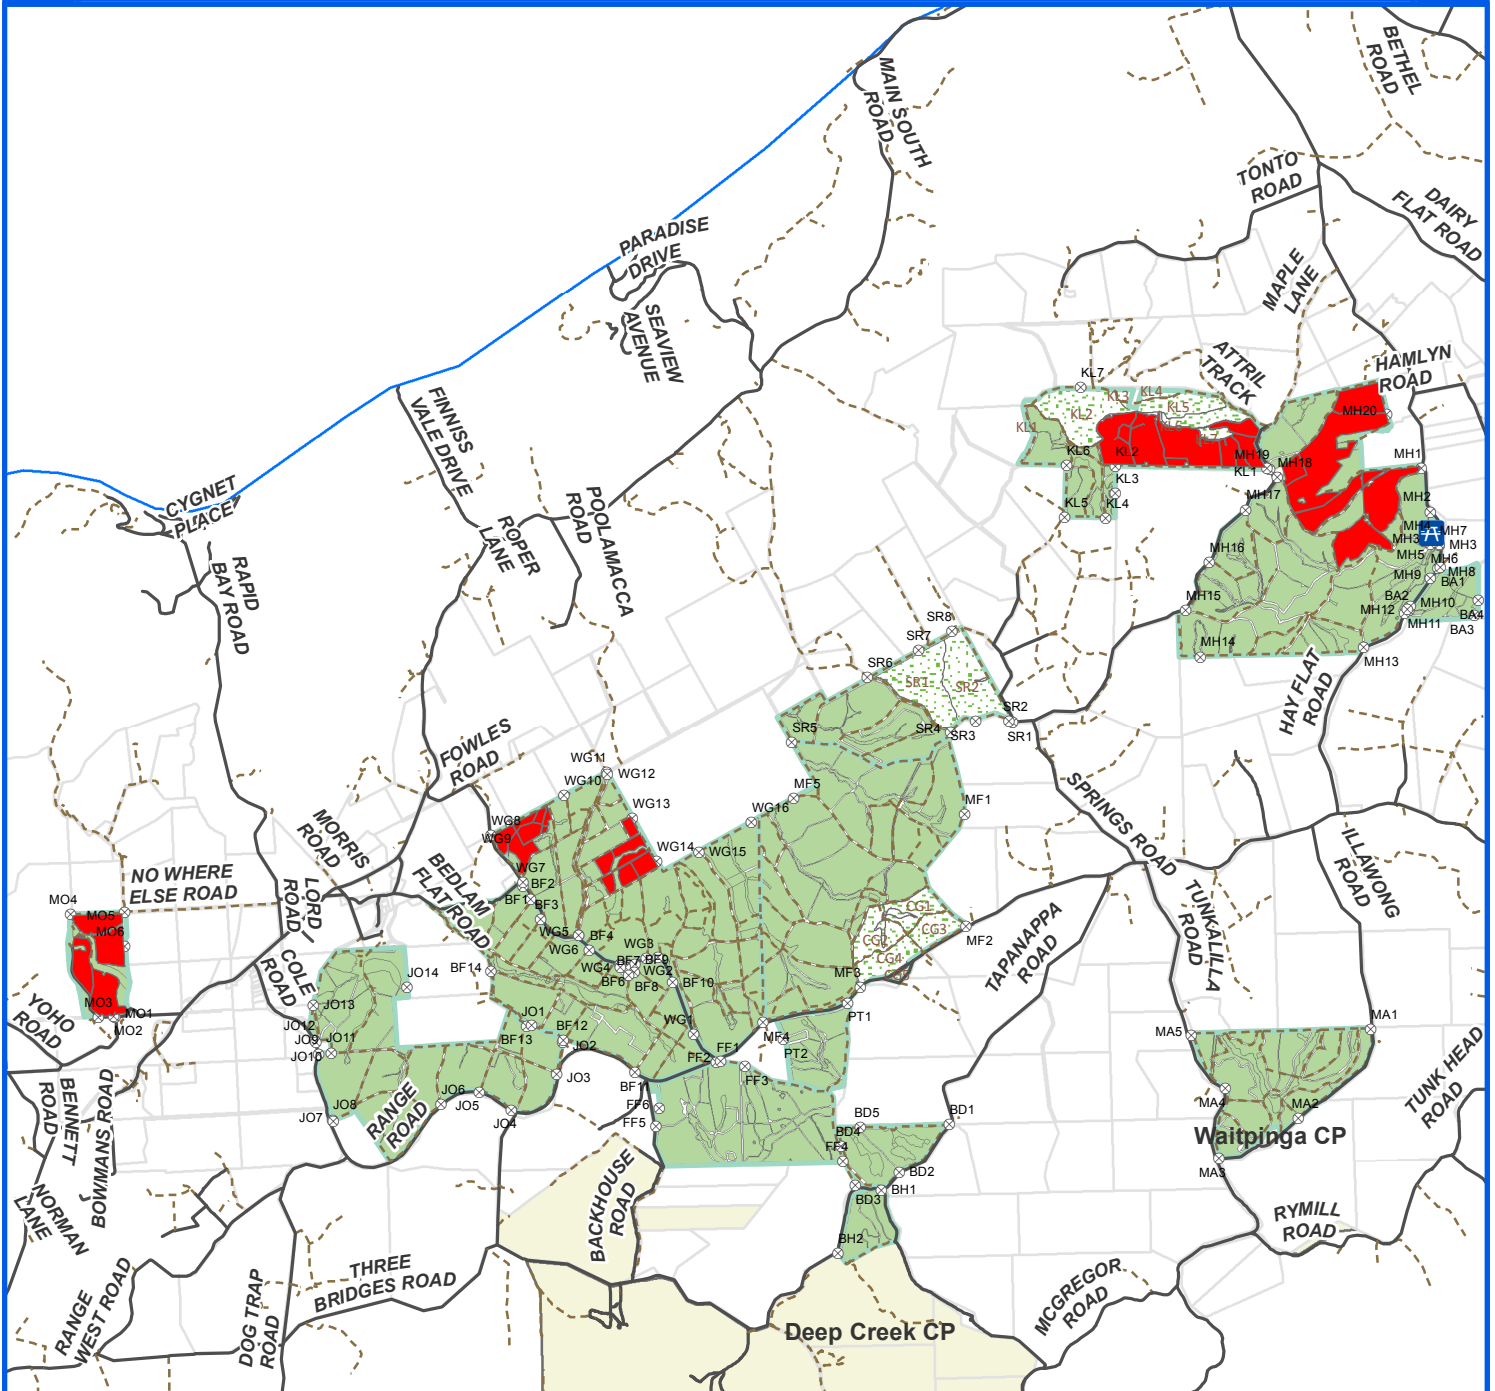

Second Valley Forest Reserve - ForestrySA

ACTIVE HARVESTING SITES

NO PUBLIC ACCESS

Harvesting

- Active
- Forest Information Centre
- Camping
- Huts
- Picnic Areas

- FSA Plantation
- ForestrySA Native Forest
- DEW Reserves
- SAWater Reserve
- Reservoir
- Major Road
- Minor Road
- - - Track
- ⊗ Forest Gates

For more information visit:
www.forestrysa.com.au

Updated Date: 14/01/2025