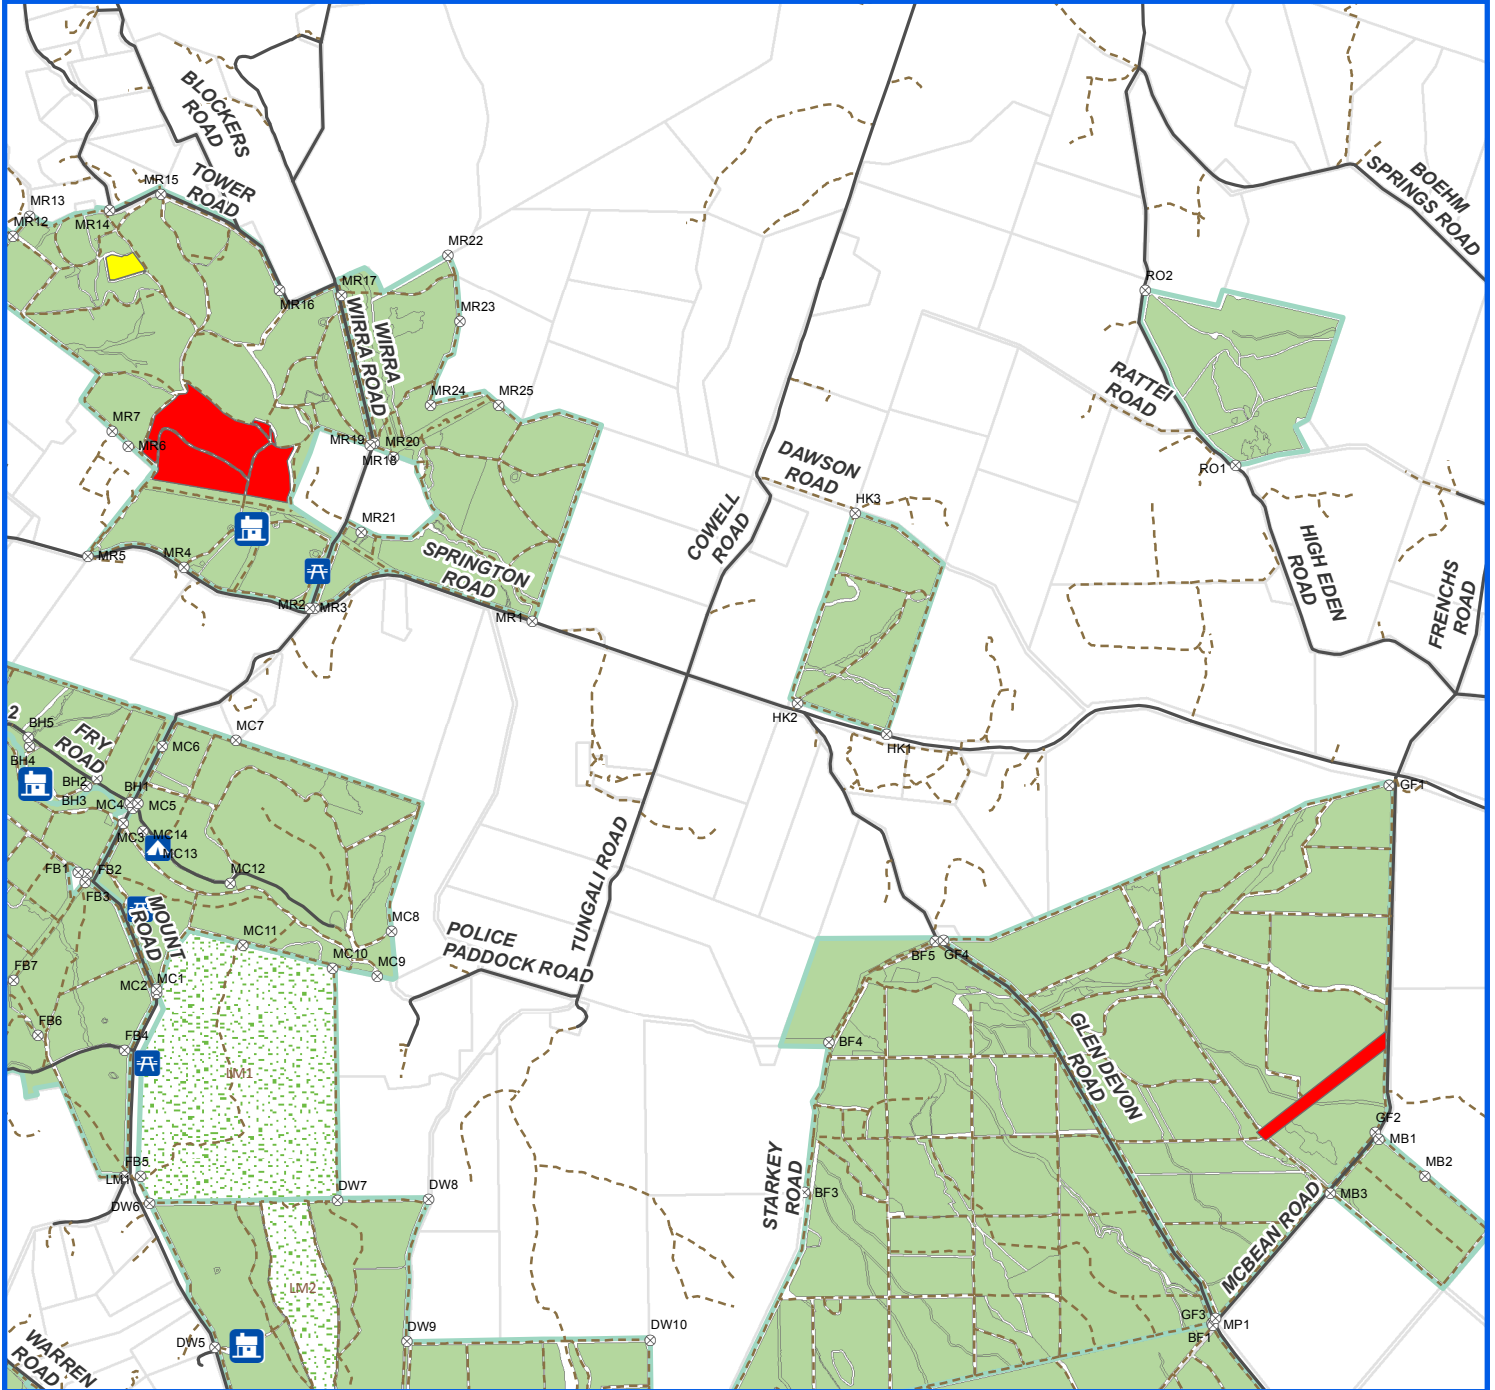

Mount Crawford Forest Reserve - ForestrySA

ACTIVE HARVESTING SITES

NO PUBLIC ACCESS

Harvesting

- Active
- Upcoming

- Forest Information Centre
- Camping
- Huts
- Picnic Areas

- FSA Plantation
- ForestrySA Native Forest
- DEW Reserves
- SAWater Reserve
- Reservoir

- Major Road
- Minor Road
- Track
- Forest Gates

For more information visit:
www.forestrysa.com.au

Updated Date: 14/01/2025