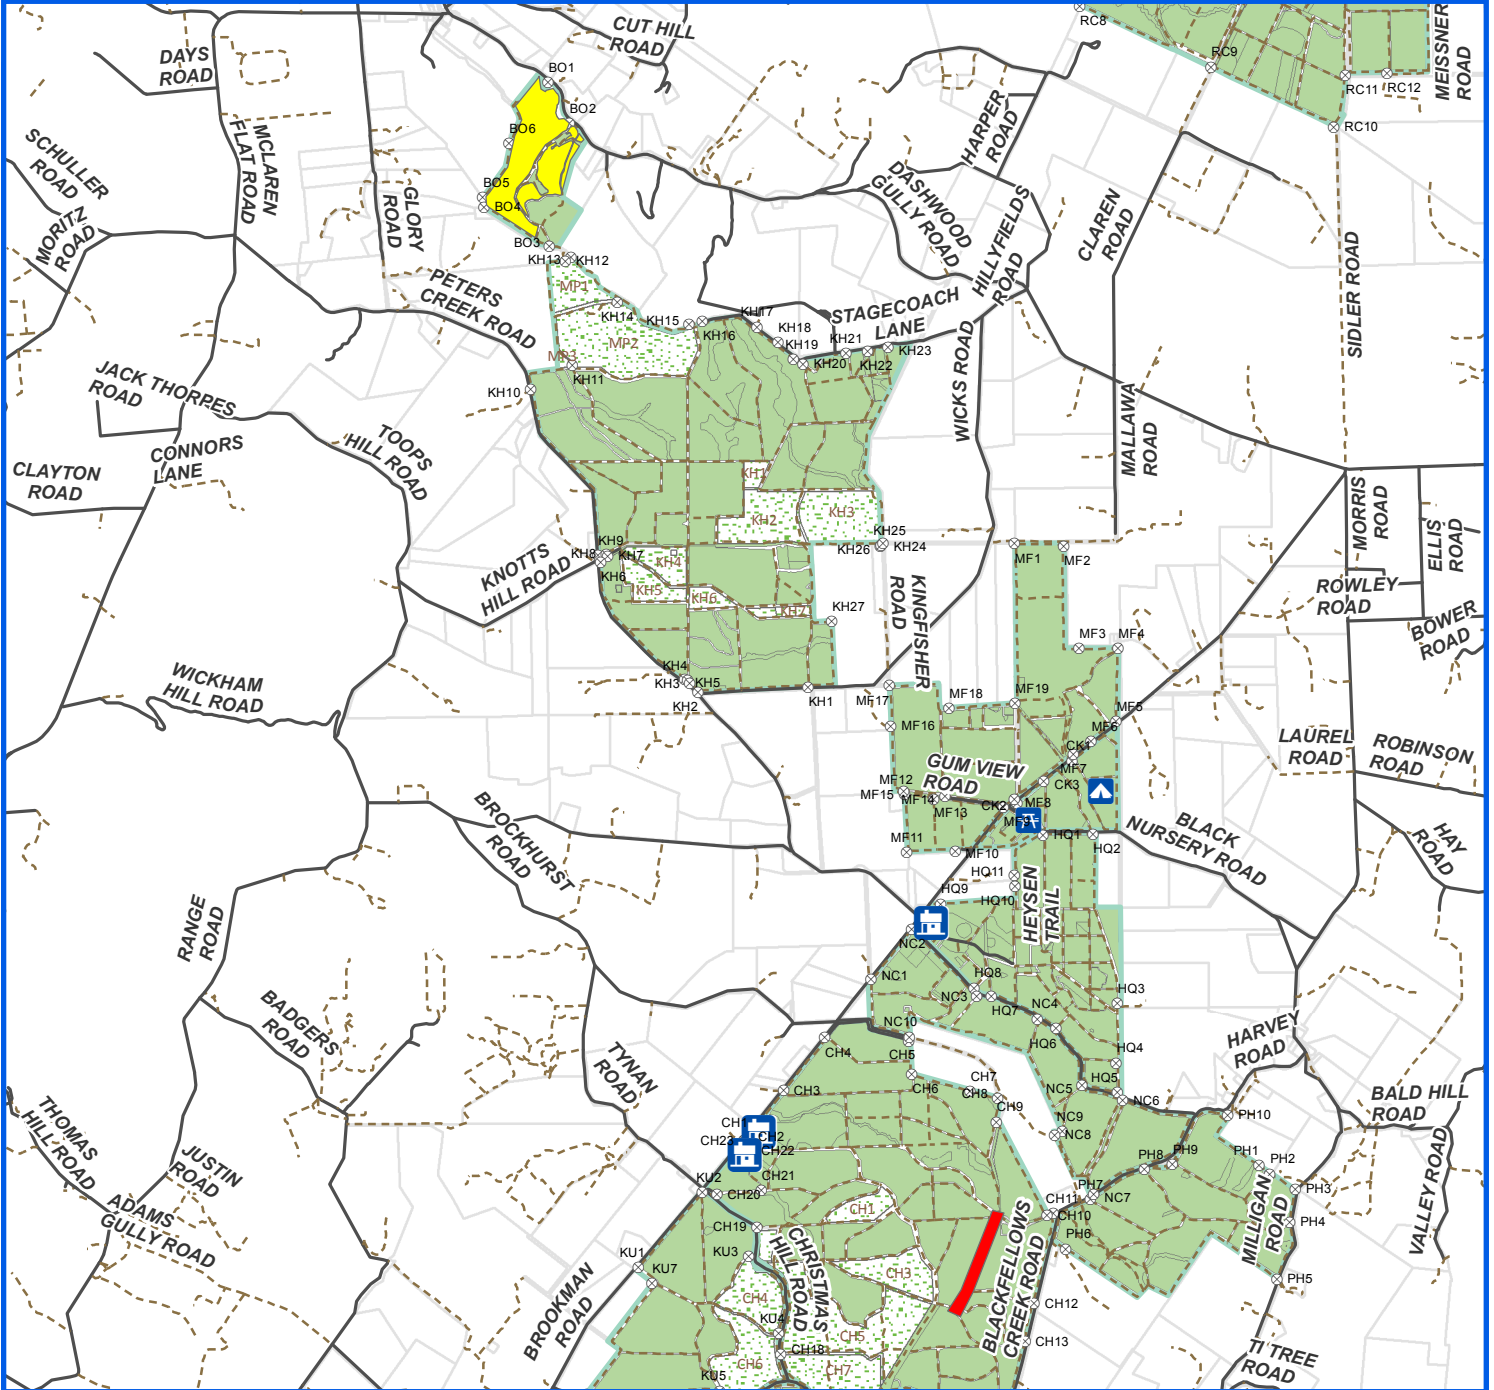

Kuitpo Forest Reserve - ForestrySA

ACTIVE HARVESTING SITES

NO PUBLIC ACCESS

Harvesting

- Active
- Upcoming

- Forest Information Centre
- Camping
- Huts
- Picnic Areas

■ FSA Plantation

▨ ForestrySA Native Forest

■ DEW Reserves

■ SAWater Reserve

■ Reservoir

— Major Road

— Minor Road

- - - Track

Forest Gates

For more information visit:
www.forestrysa.com.au

Updated Date: 14/01/2025