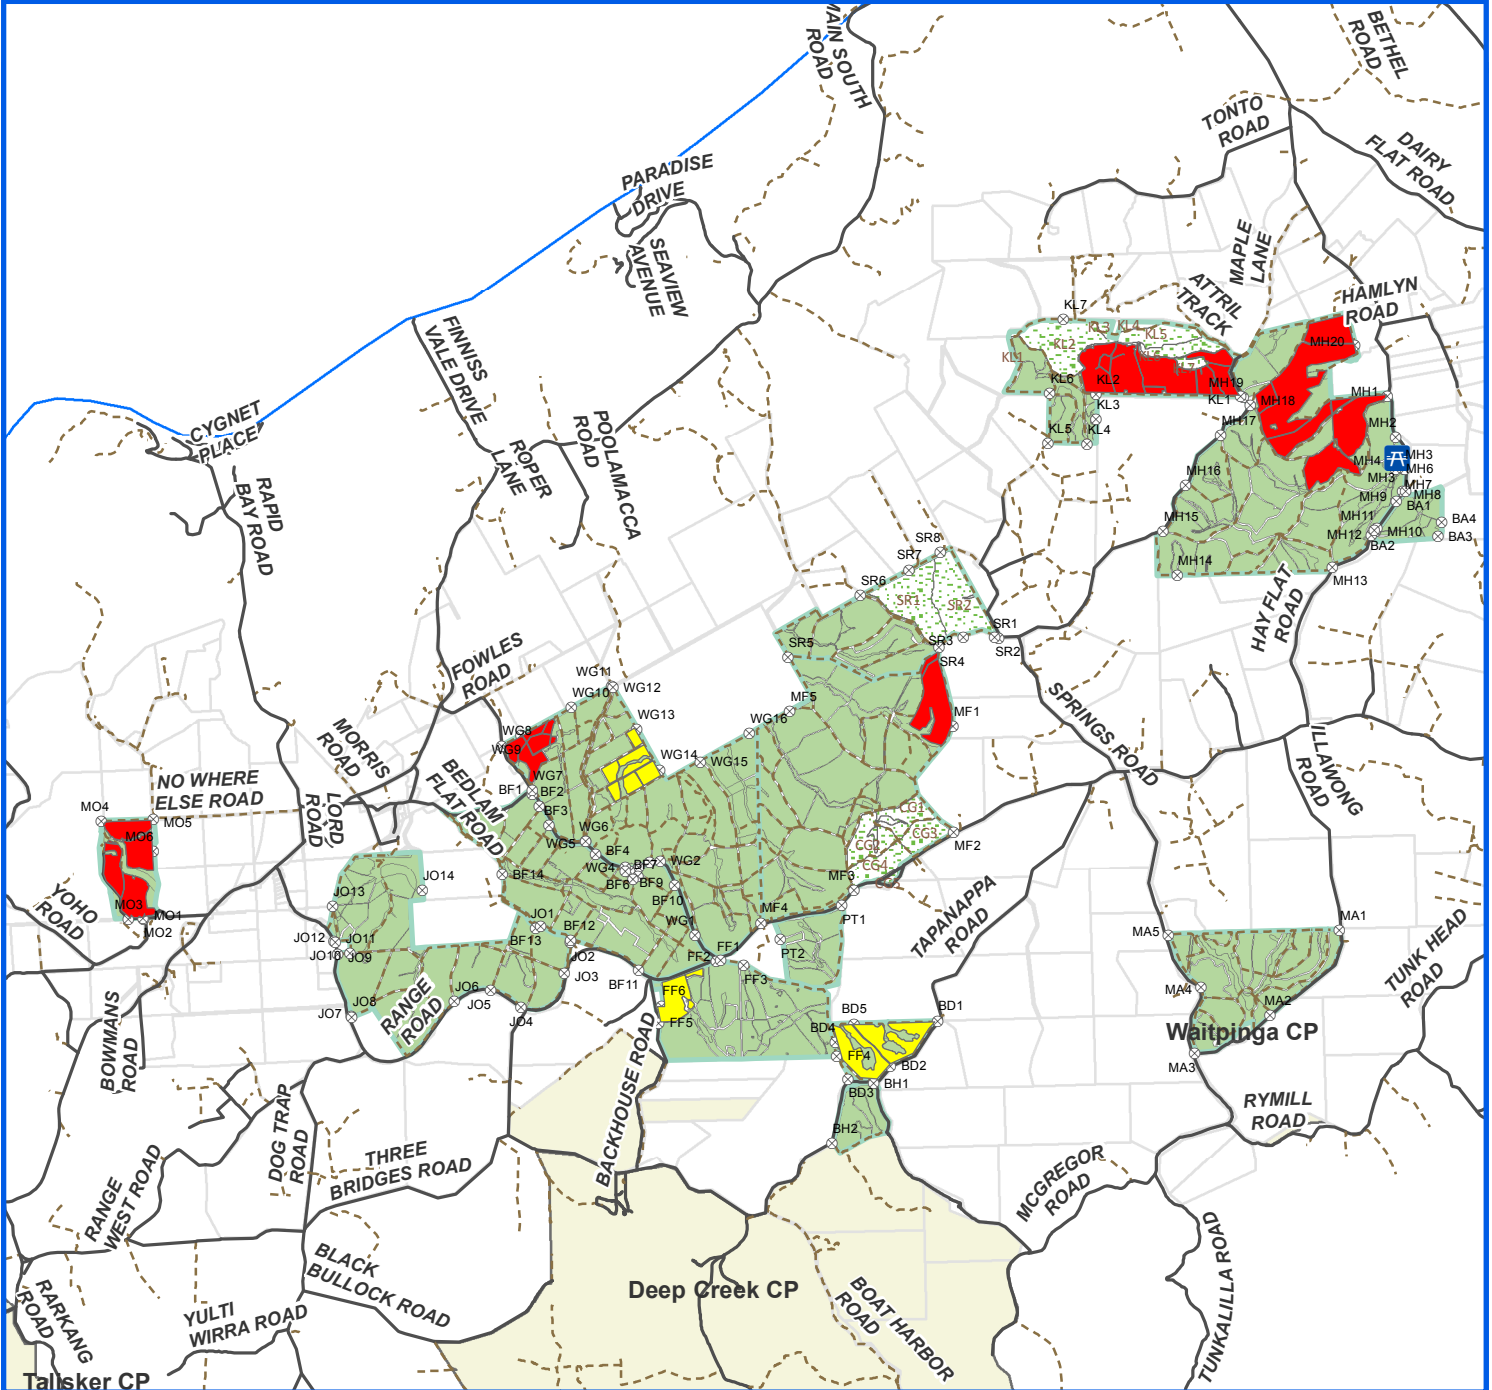

Second Valley Forest Reserve - ForestrySA

ACTIVE HARVESTING SITES

NO PUBLIC ACCESS

Harvesting

Active

Upcoming

Forest Information Centre

Camping

Huts

Picnic Areas

FSA Plantation

ForestrySA Native Forest

DEW Reserves

SAWater Reserve

Reservoir

Major Road

Minor Road

Track

Forest Gates

For more information visit:
www.forestrysa.com.au

Updated Date: 10/12/2024