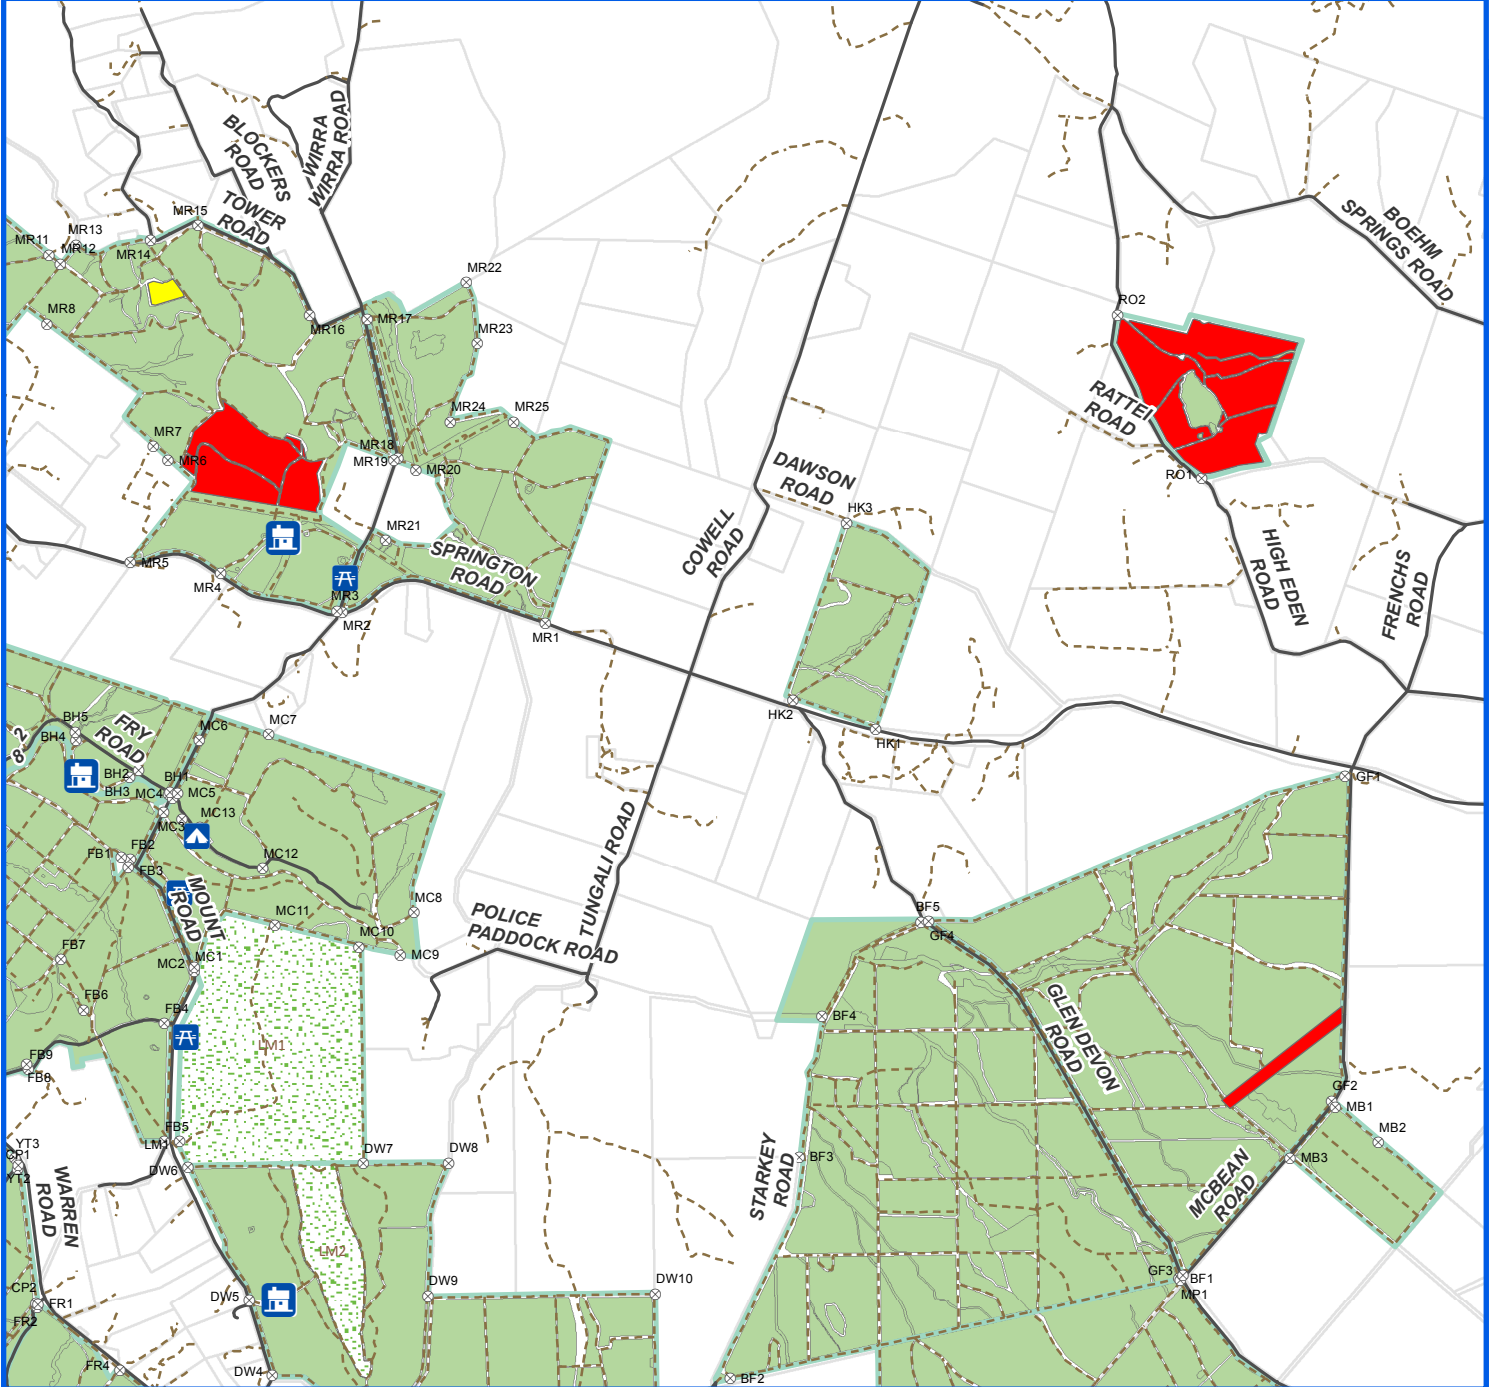

Mount Crawford Forest Reserve - ForestrySA

ACTIVE HARVESTING SITES

NO PUBLIC ACCESS

Harvesting

■ Active

■ Upcoming

Forest Information Centre

Camping

Huts

Picnic Areas

■ FSA Plantation

■ ForestrySA Native Forest

■ DEW Reserves

■ SAWater Reserve

■ Reservoir

— Major Road

— Minor Road

- - - Track

⊗ Forest Gates

For more information visit:
www.forestrysa.com.au

Updated Date: 10/12/2024