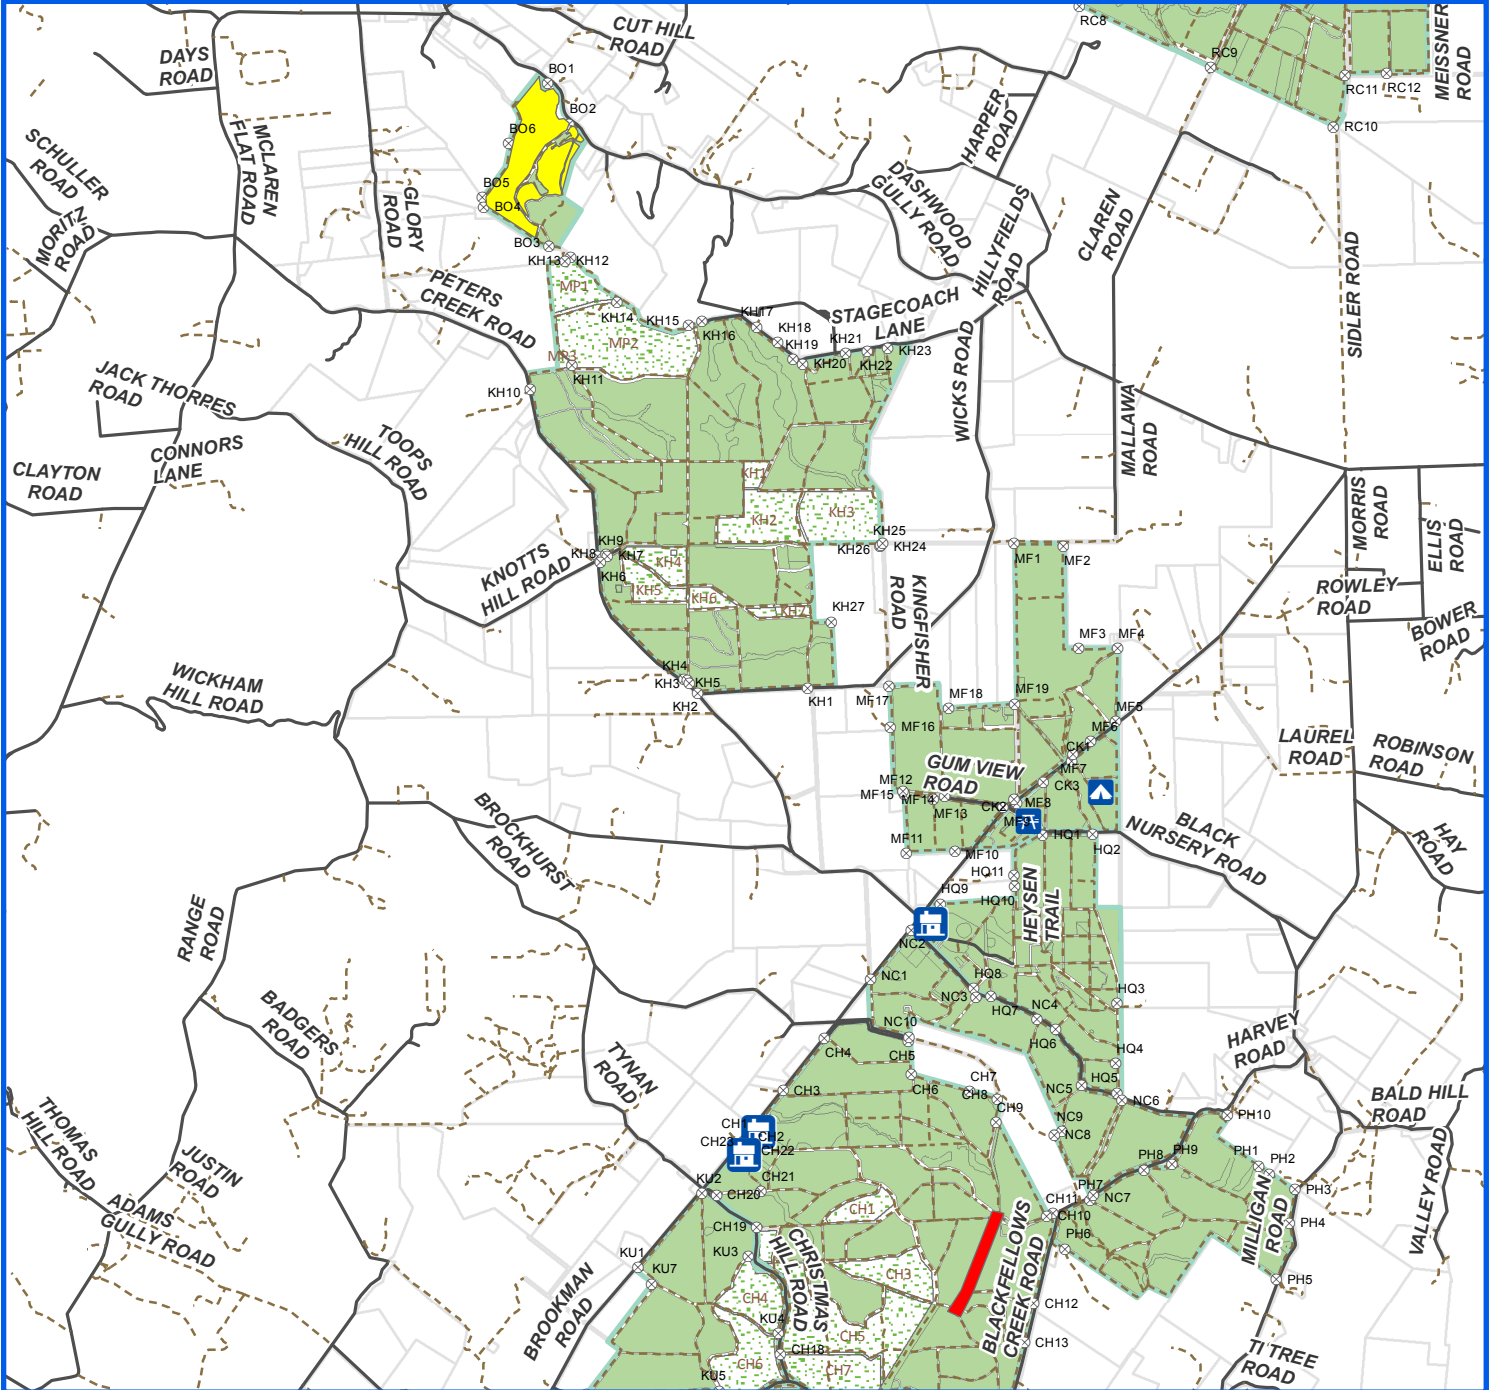

Kuitpo Forest Reserve - ForestrySA

ACTIVE HARVESTING SITES

NO PUBLIC ACCESS

Harvesting

Active

Upcoming

Forest Information Centre

Camping

Huts

Picnic Areas

FSA Plantation

ForestrySA Native Forest

DEW Reserves

SAWater Reserve

Reservoir

Major Road

Minor Road

Track

Forest Gates

For more information visit:
www.forestrysa.com.au

Updated Date: 25/11/2024