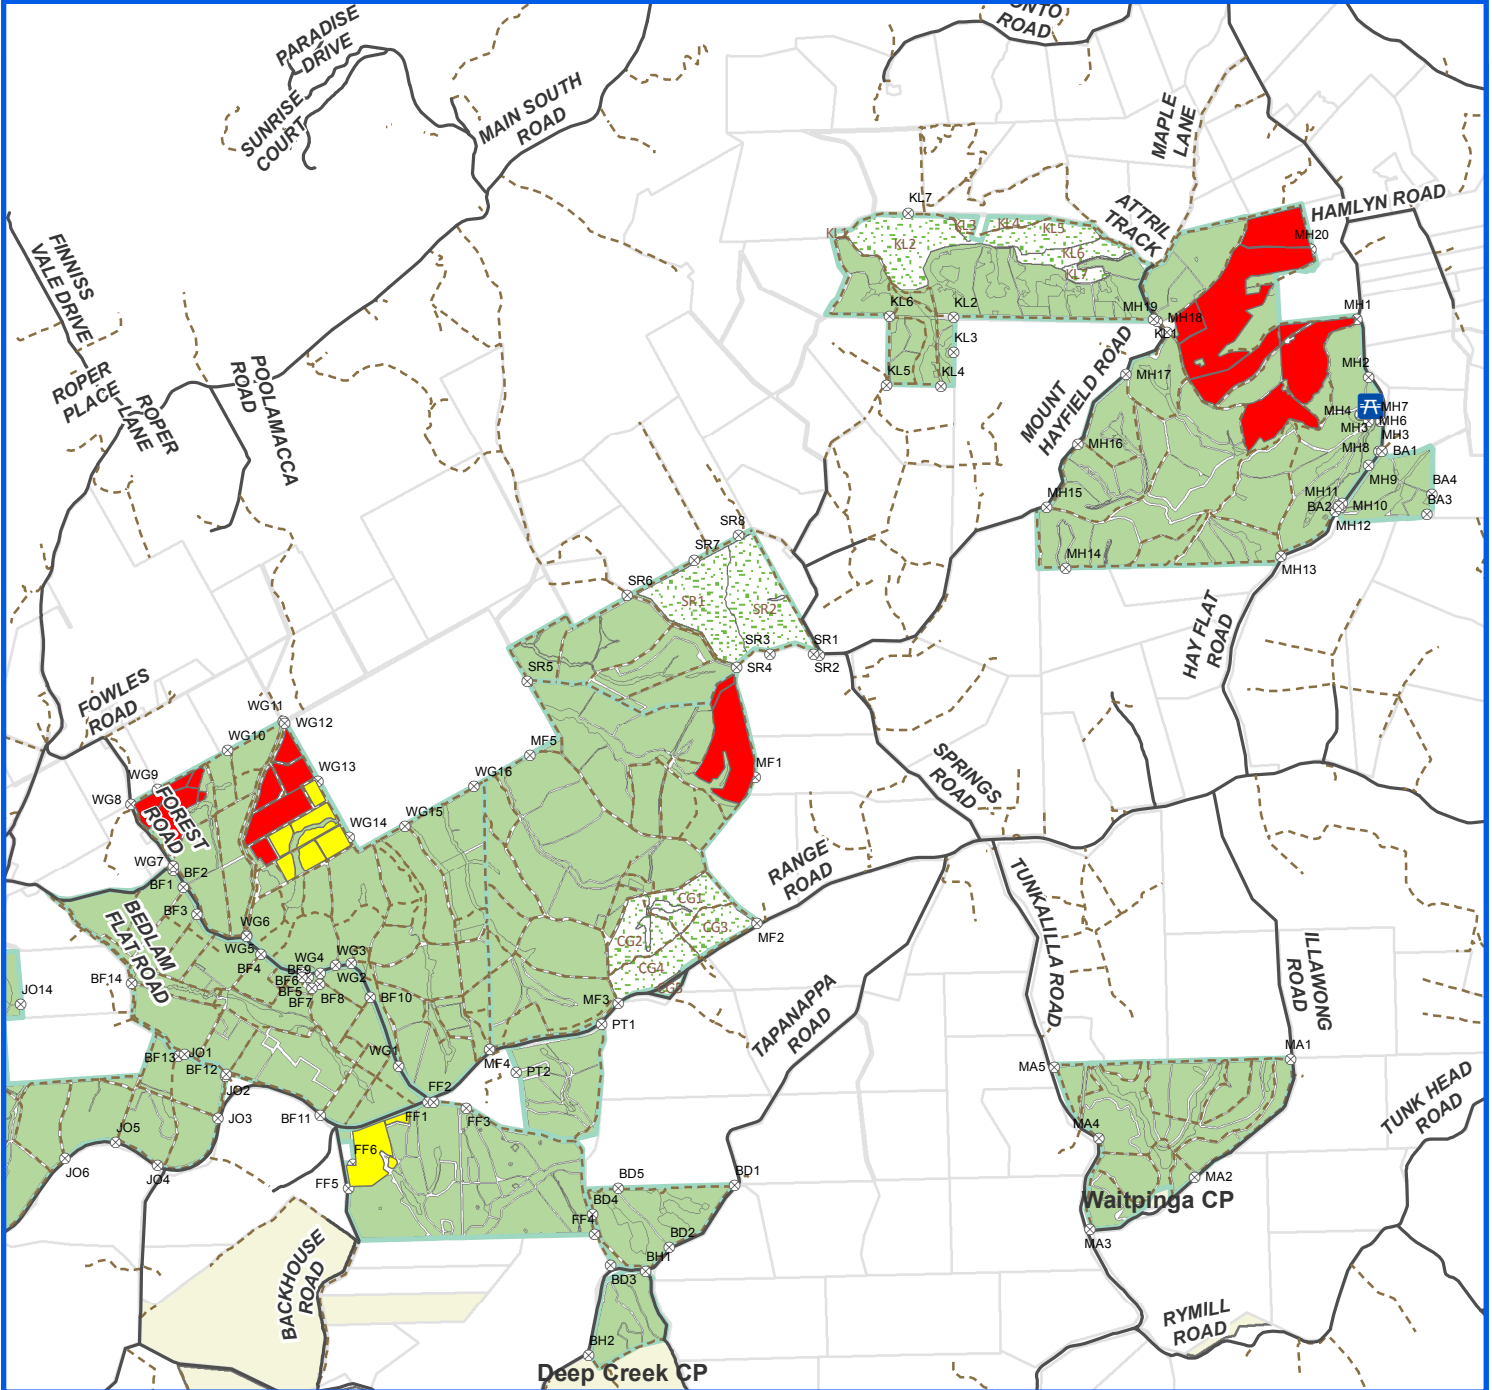

Second Valley Forest Reserve - ForestrySA

ACTIVE HARVESTING SITES

NO PUBLIC ACCESS

Harvesting

Active

Upcoming

Forest Information Centre

Camping

Huts

Picnic Areas

FSA Plantation

ForestrySA Native Forest

DEW Reserves

SAWater Reserve

Reservoir

Major Road

Minor Road

Track

Forest Gates

For more information visit:
www.forestrysa.com.au

Updated Date: 24/10/2024