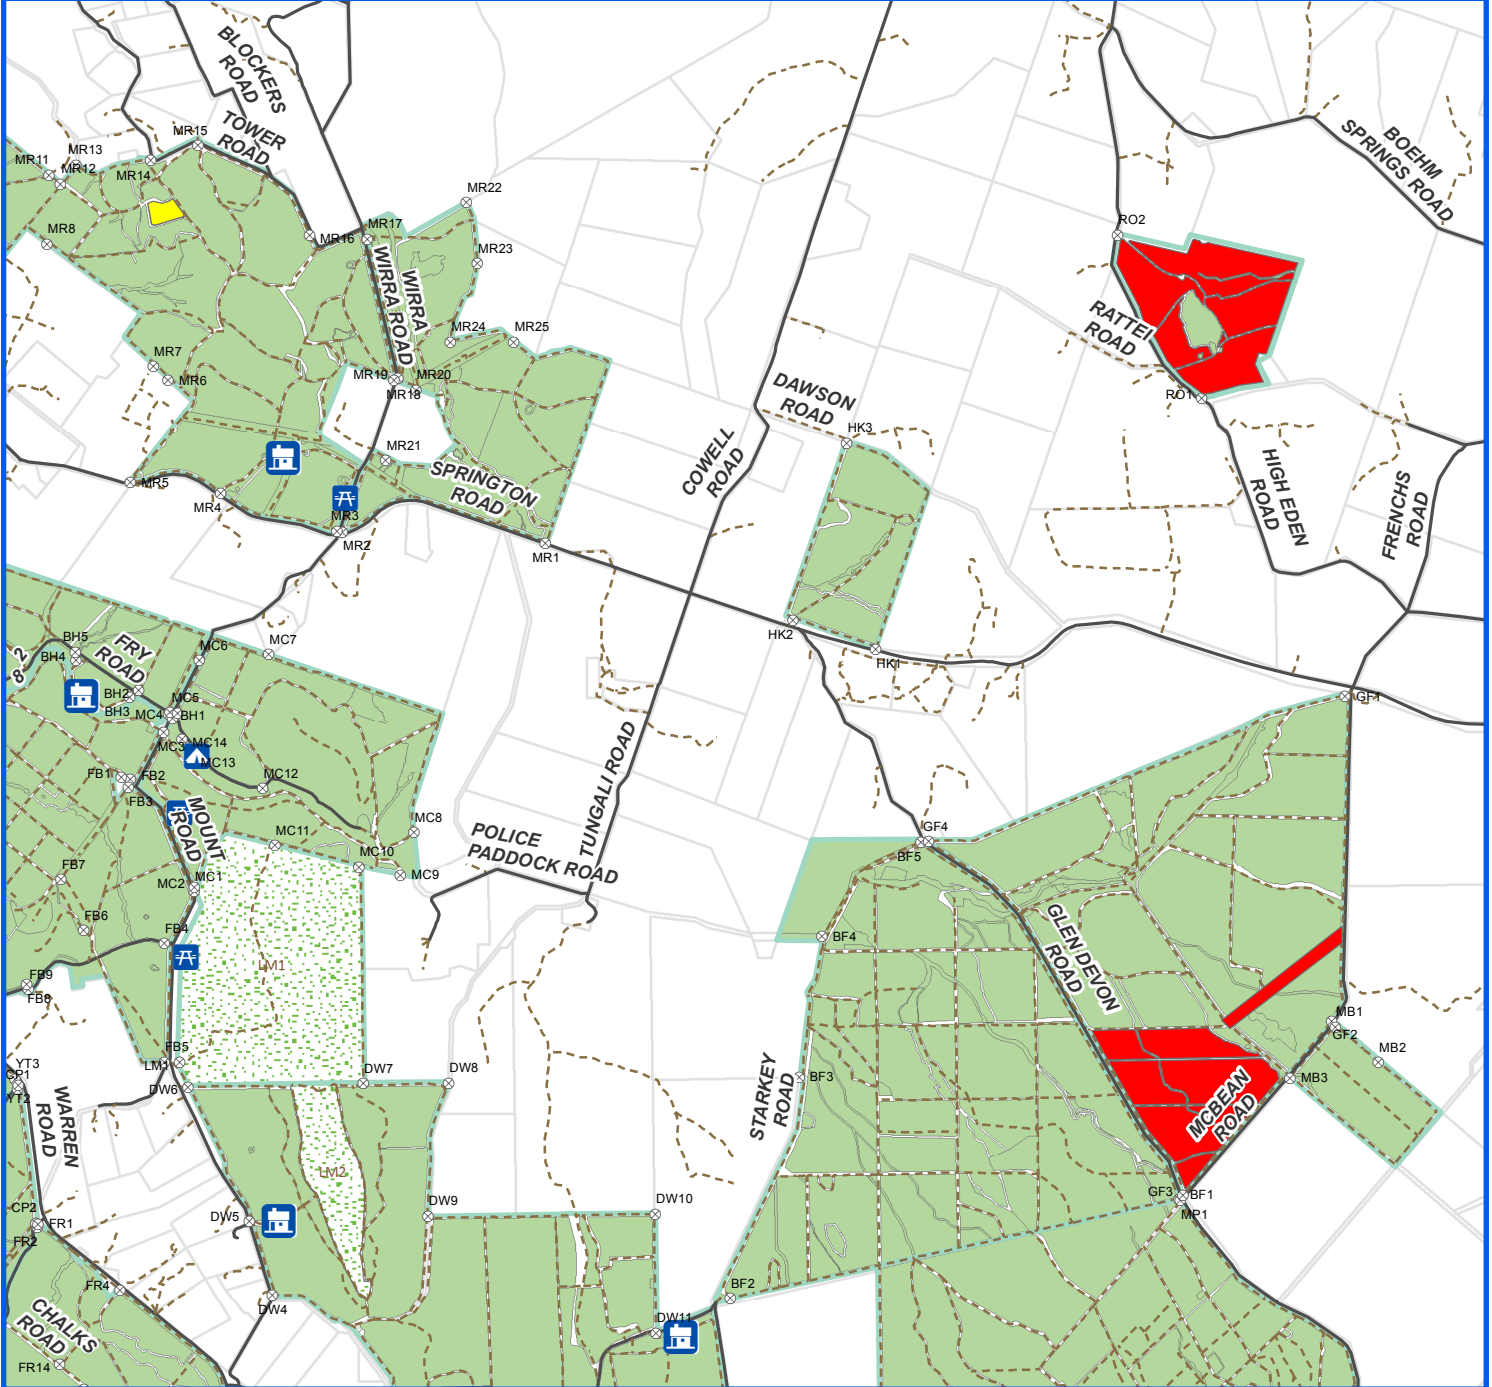

Mount Crawford Forest Reserve - ForestrySA

ACTIVE HARVESTING SITES

NO PUBLIC ACCESS

Harvesting

- Active
- Upcoming

- Forest Information Centre
- Camping
- Huts
- Picnic Areas

- FSA Plantation
- ForestrySA Native Forest
- DEW Reserves
- SAWater Reserve
- Reservoir

- Major Road
- Minor Road
- Track
- Forest Gates

For more information visit:
www.forestrysa.com.au

Updated Date: 24/10/2024