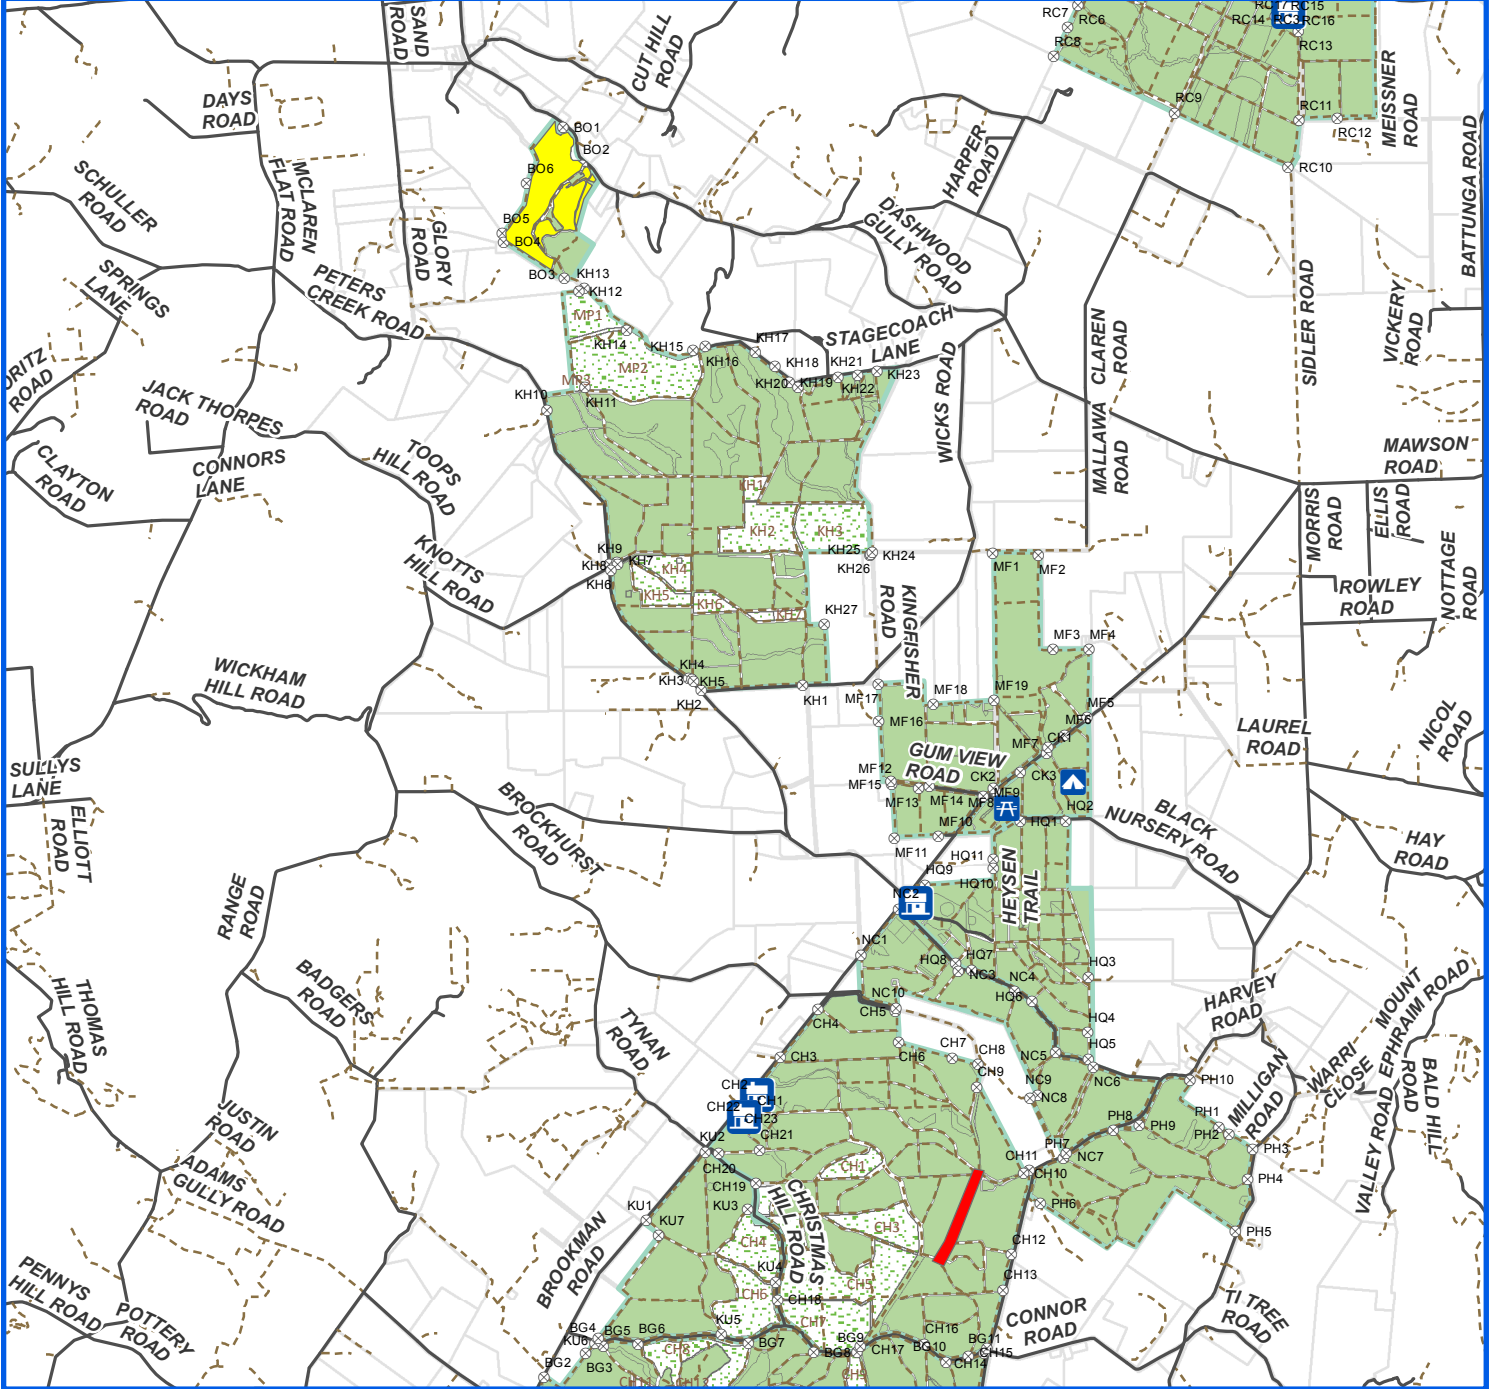

Kuitpo Forest Reserve - ForestrySA

ACTIVE HARVESTING SITES

NO PUBLIC ACCESS

Harvesting

- Active
- Upcoming

- Forest Information Centre
- Camping
- Huts
- Picnic Areas

■ FSA Plantation

■ ForestrySA Native Forest

■ DEW Reserves

■ SAWater Reserve

■ Reservoir

— Major Road

— Minor Road

- - - Track

⊗ Forest Gates

For more information visit:
www.forestrysa.com.au

Updated Date: 24/10/2024