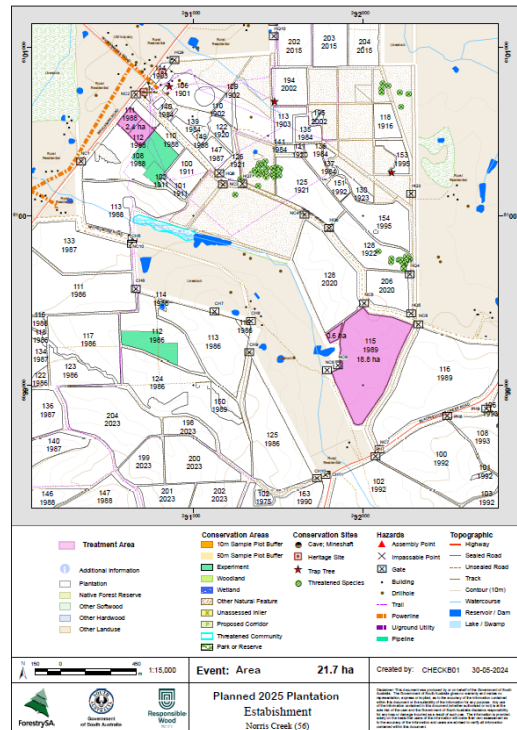

Mount Lofty Ranges Forestry Operations

Planned Pine Plantation Reestablishment area

Forest : Kuitpo
Locality: Norris Creek
Planting Year 2025

Table below is an indication of the timing for major activities which occur during the reestablishment period.

Operation	Operation date (Period)
Chopper Rolling	Nov 2024 – Jan 2025
Burning - Waste material (Windrows or Heaps)	Not Required
Weed Control (Aerial Helicopter) P-10 (10 months prior to planting)	(Spring) Oct – Nov 2024
Re-heaping if required	Not Required
Cultivation (Ripping)	Nov 2024 – April 2025
Weed Control (Aerial Helicopter) P-2 (2 months prior to planting)	(Autumn) May – June 2025
Re-burn if required	Not Required
Planting	June - July 2025
Weed Competition (Aerial Helicopter) P+ 4 (4 months after planting)	(Spring) Oct - Nov 2025
Weed Competition (Aerial Helicopter) P+10 (10 months after planting)	(Autumn) May - June 2026